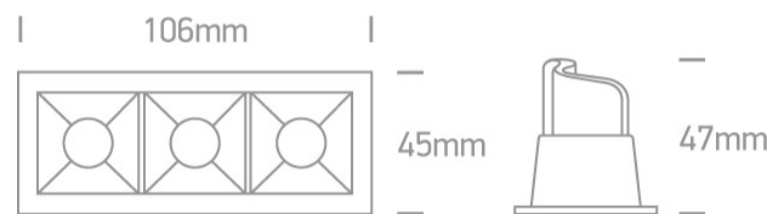

02 Recessed Spots Fixed LED>Mini Shop Square Boxes

50302B/W/W

3x2W LED recessed spot, IP20.

Use 89008A driver.

Complies with standard EN60598-1 and any other specific standards.

Downloads

Dimensions

Physical Specification

Item Group	02 Recessed Spots Fixed LED
Family	Mini Shop Square Boxes
Order Code	50302B/W/W
Colour	White
Material	Die Cast
Shape	Rectangular
Length	106mm
Width	45mm
Height	47mm
Cutout Hole Width	97mm
Cutout Hole Length	36mm
Recessed Ceiling	Yes

Depth Required	60mm
Indoor	Yes
Adjustable	No

Electrical Characteristics

Fitting

Input Type	Constant Current
Input Current	700mA
Safety Class	
Power(Watts)	3x2W
IP Rating	IP20
Light Source	LED built in
LED Type	COB
LED Brand	Cree
LED Number	3
Cable Length	30cm
F Mark	

Illumination Data

Colour Temperature	3000K
Lumen Output	3x160lm
Light Efficiency	80lm/W
CRI	90
Beam Angle	30°
Illumination Diagram	

Packing Info

Pcs/Carton	50
Barcode	5291889061755

Certification & Warranty