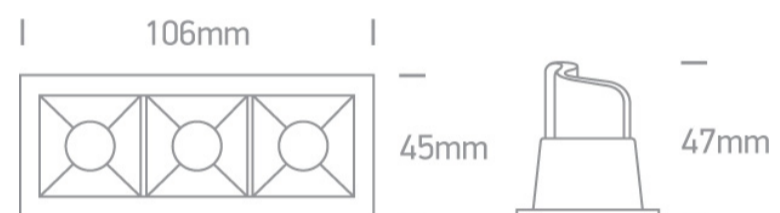

## 02 Recessed Spots Fixed LED&gt;Mini Shop Square Boxes

50302B/B/W

3x2W LED recessed spot, IP20.

Use 89008A driver.

Complies with standard EN60598-1 and any other specific standards.

## Dimensions

## Physical Specification

Item Group	02 Recessed Spots Fixed LED
Family	Mini Shop Square Boxes
Order Code	50302B/B/W
Colour	Black
Material	Die Cast
Shape	Rectangular
Length	106mm
Width	45mm
Height	47mm
Cutout Hole Width	97mm
Cutout Hole Length	36mm
Recessed Ceiling	Yes

## Illumination Data

Colour Temperature	3000K
Lumen Output	3x160lm
Light Efficiency	80lm/W
CRI	90
Beam Angle	30°
Illumination Diagram	