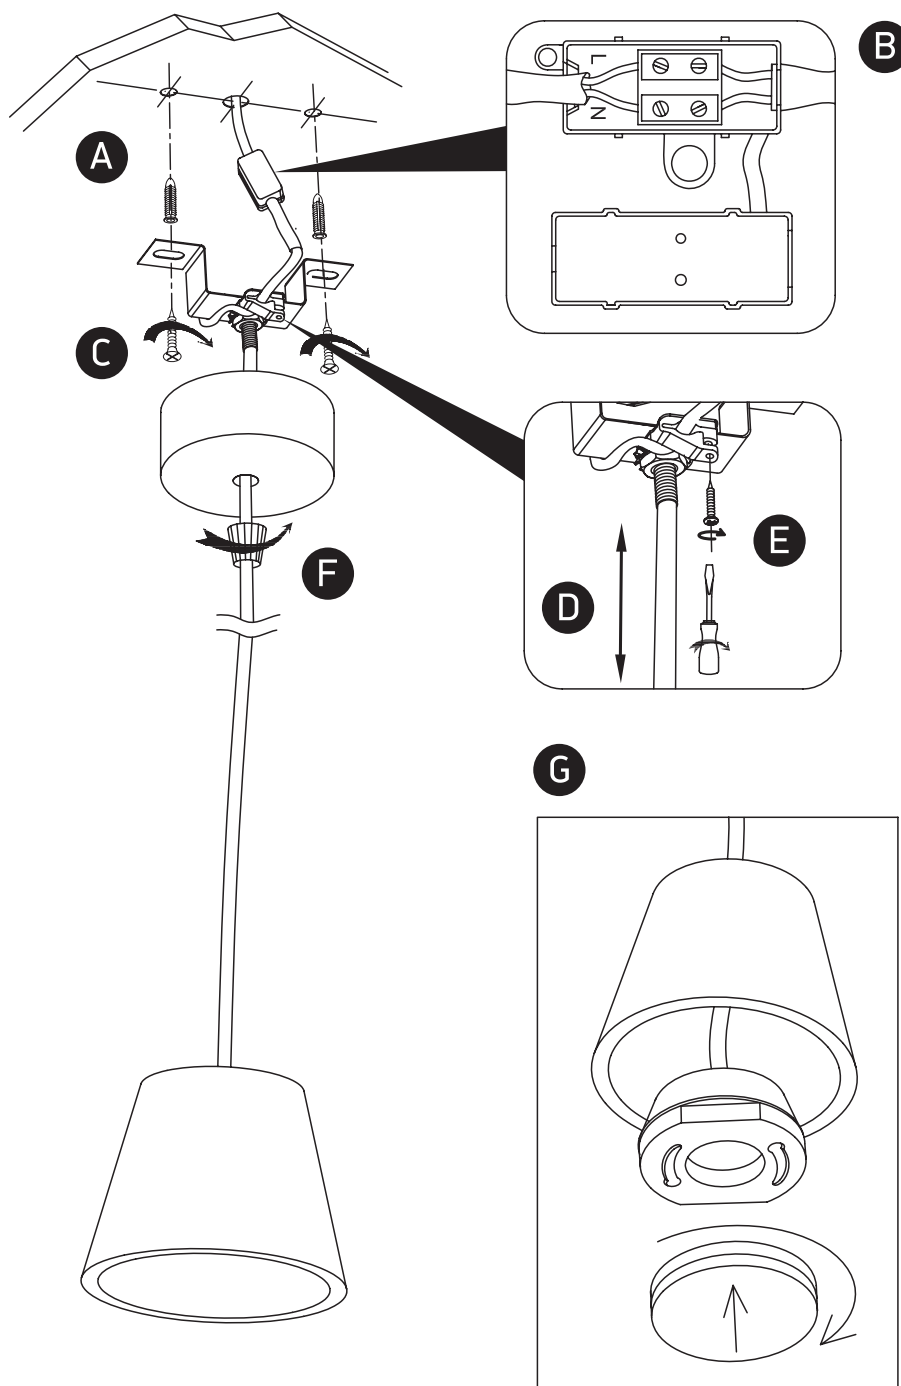

# INSTALLATION MANUAL

63038

100-240V | GX53 | 7W | IP20 | Gypsum

one  
LIGHT

## Warnings:

1. Make sure that the product is installed properly before connecting to electricity.
2. Do not cover the fitting.
3. Maintenance and installation should only be carried out by a professional electrician.