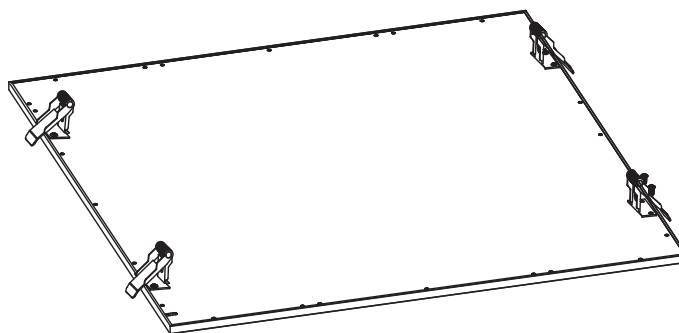

## 50148U

ecopanel

UGR19

80  
CRI

595mm

595mm

10mm

one  
LIGHT

1200mA | SMD 2835 | 48W | IP20 | Aluminium

Driver must be ordered separately.  
Optional suspension kit.  
Order code 050017.

55mm

A

Recessed fitting for 595x595mm T-rail false ceiling.

B

Recessed fitting using optional recessed kit (4pcs) 050108.