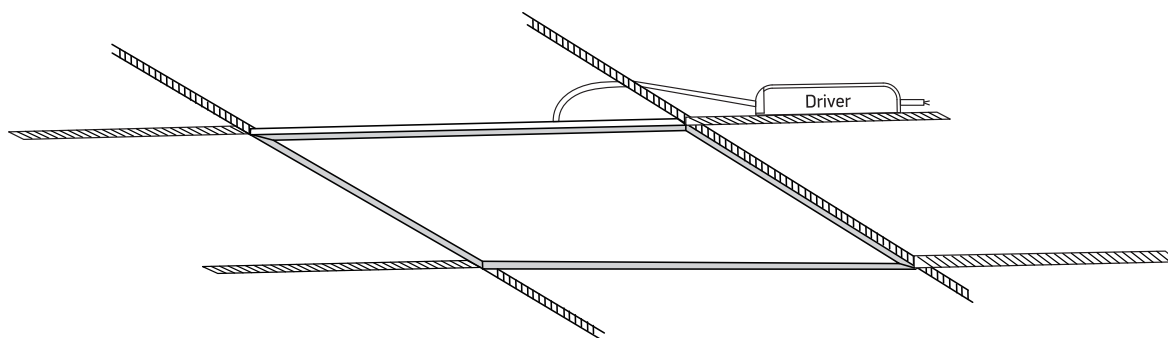

## 50148U

ecopanel

UGR19

80  
CRI

595mm

595mm

10mm

one  
LIGHT

1200mA | SMD 2835 | 48W | IP20 | Aluminium

Driver must be ordered separately.  
Optional suspension kit.  
Order code 050017.

55mm

A

Recessed fitting for 595x595mm T-rail false ceiling.

B

Recessed fitting using optional recessed kit (4pcs) 050108.