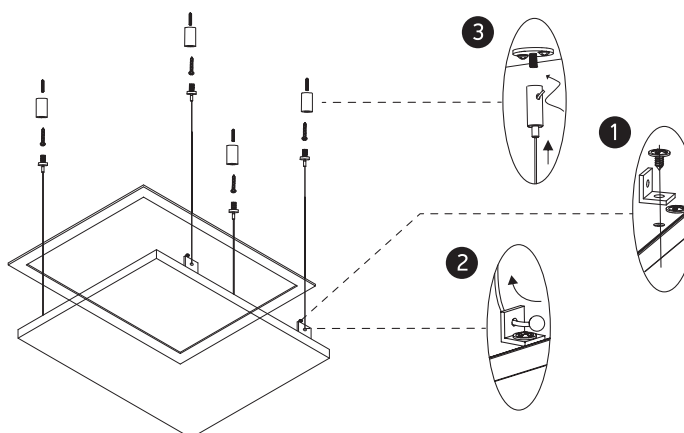

Ceiling mount suspended applications using optional kit 050017.

Warnings:

1. Make sure that the product is installed properly before connecting to electricity.
2. Do not cover the fitting.
3. Maintenance and installation should only be carried out by a professional electrician.