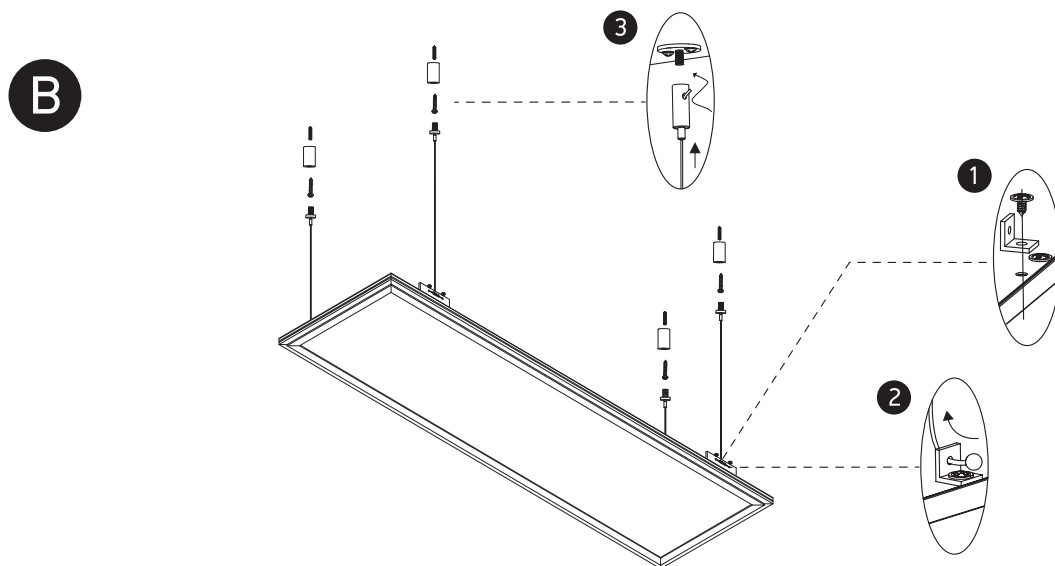

INSTALLATION MANUAL

50148RE

ecopanel

1200mA | SMD 2835 | 48W | IP20 | Aluminium

Requires 1200mA driver. Optional suspension kit. Order code 050017.

80
CRI

one
LIGHT

Recessed fitting for 1200x300mm T-rail false ceilings