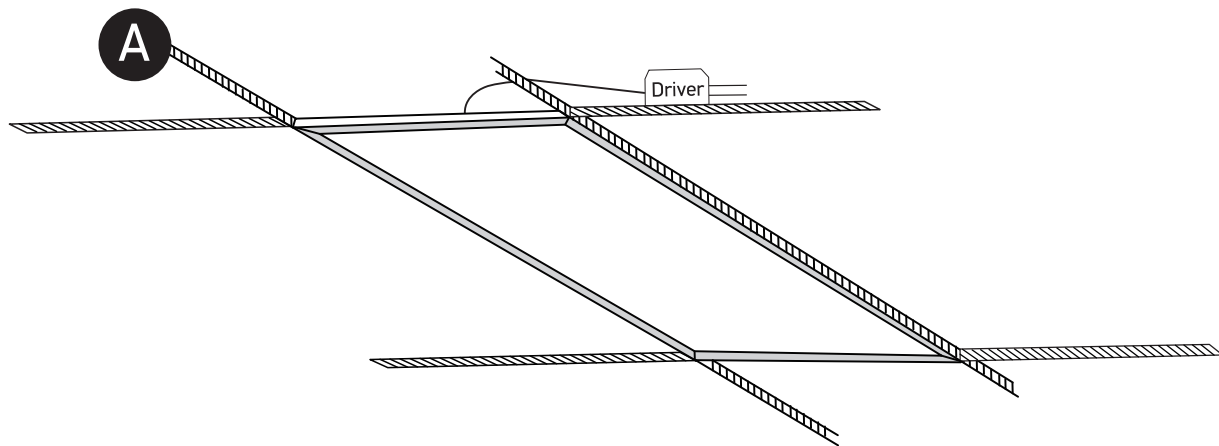

INSTALLATION MANUAL

50148RE

ecopanel

1200mA | SMD 2835 | 48W | IP20 | Aluminium

Requires 1200mA driver. Optional suspension kit. Order code 050017.

80
CRI

one
LIGHT

Recessed fitting for 1200x300mm T-rail false ceilings