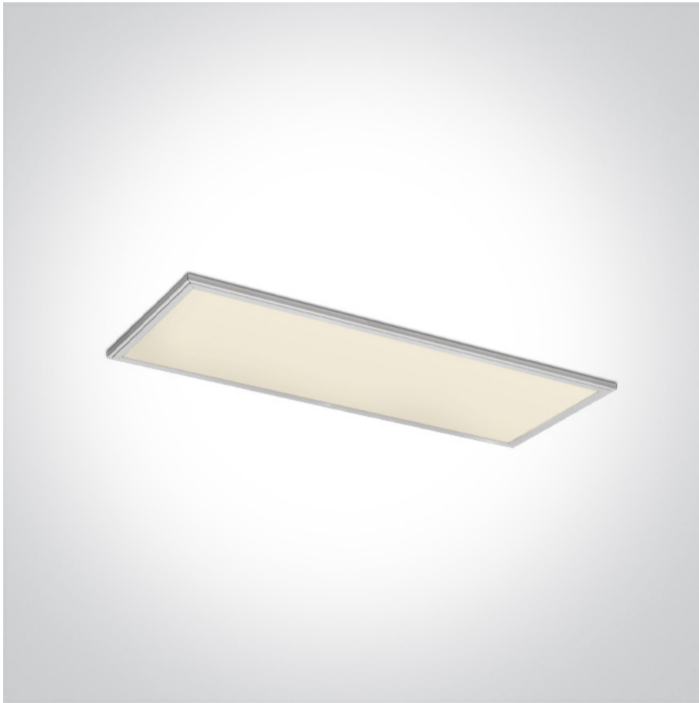

06 Downlights Fixed LED>The Rectangular Panels Aluminium

50148RE/W/W

120x30 recessed LED panel for T-rail false ceilings. Can be recessed or suspended. Uniform lighting, ideal for commercial applications.

050108

89048T

89050L

89050TLD

Physical Specification

Item Group	06 Downlights Fixed LED
Family	The Rectangular Panels Aluminium
Order Code	50148RE/W/W
Colour	White
Material	Aluminium
Diffuser Material	Acrylic
Shape	Rectangular
Length	1195mm
Width	295mm
Height	20mm
Recessed T-Ceiling	Yes
Depth Required	50mm
Indoor	Yes
Adjustable	No