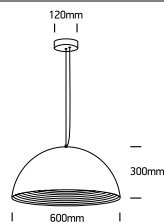

INSTALLATION MANUAL

63022B

100-240V | E27 | 25W | IP20 | Aluminium

one
LIGHT

Warnings:

1. Fix the base on the ceiling.
2. Make sure that the product is installed properly before connecting to electricity.
3. Connect the AC power cable as shown in the above diagram.
4. Do not cover the fitting.
5. Maintenance and installation should only be carried out by a professional electrician.