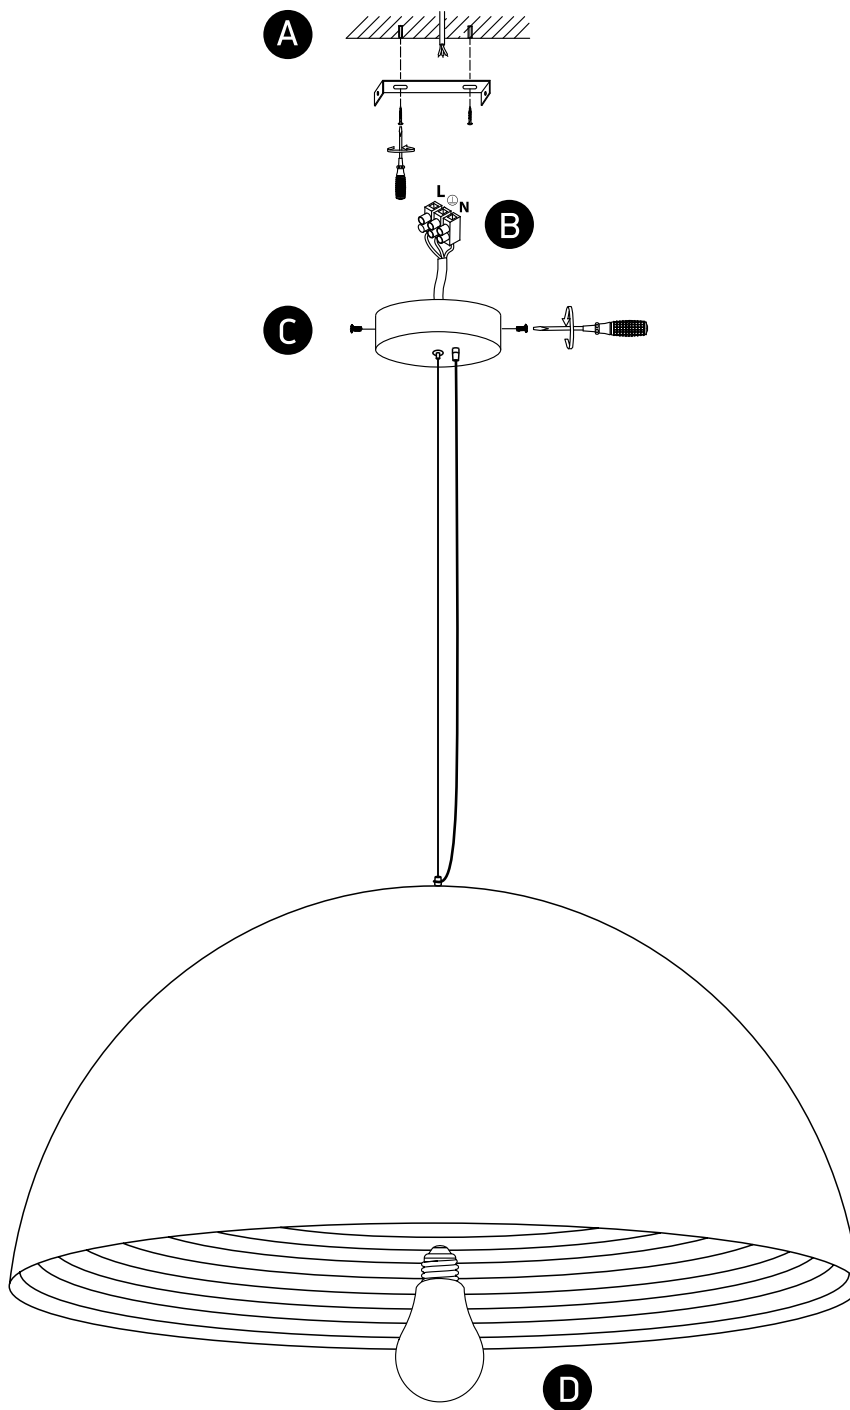

INSTALLATION MANUAL

63022B

100-240V | E27 | 25W | IP20 | Aluminium

one
LIGHT

Warnings:

1. Fix the base on the ceiling.
2. Make sure that the product is installed properly before connecting to electricity.
3. Connect the AC power cable as shown in the above diagram.
4. Do not cover the fitting.
5. Maintenance and installation should only be carried out by a professional electrician.