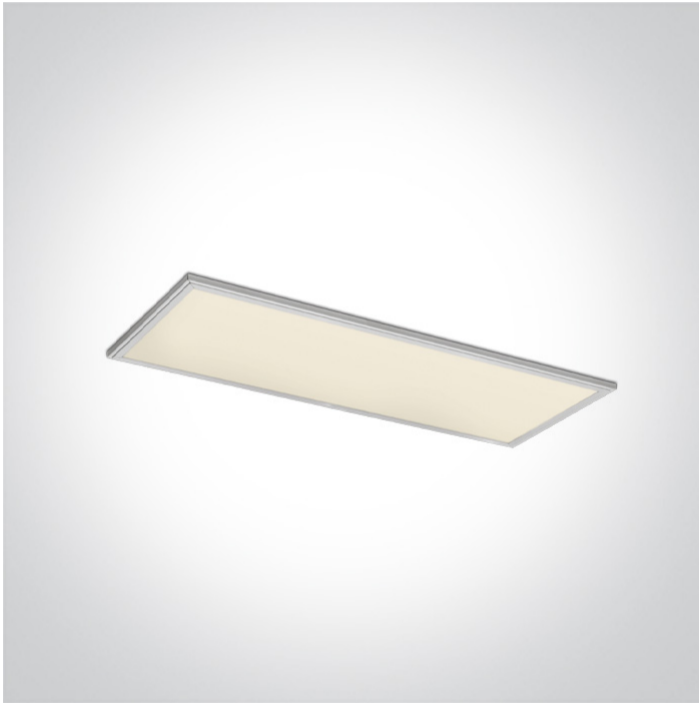

## 06 Downlights Fixed LED&gt;The Rectangular Panels Aluminium

## 50148RE/W/D

120x30 recessed LED panel for T-rail false ceilings. Can be recessed or suspended. Uniform lighting, ideal for commercial applications.

Requires 1200mA LED driver.

Complies with standard EN60598-1 and any other specific standards.

## Accessories

050017

050108

89048T

89050L

89050TLD

Physical Specification

Item Group	06 Downlights Fixed LED
Family	The Rectangular Panels Aluminium
Order Code	50148RE/W/D
Colour	White
Material	Aluminium
Diffuser Material	Acrylic
Shape	Rectangular
Length	1195mm
Width	295mm
Height	20mm
Recessed T-Ceiling	Yes
Depth Required	50mm
Indoor	Yes
Adjustable	No