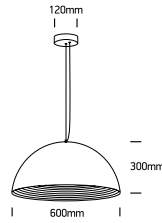

INSTALLATION MANUAL

63022B

100-240V | E27 | 25W | IP20 | Aluminium

one
LIGHT

Warnings:

1. Fix the base on the ceiling.
2. Make sure that the product is installed properly before connecting to electricity.
3. Connect the AC power cable as shown in the above diagram.
4. Do not cover the fitting.
5. Maintenance and installation should only be carried out by a professional electrician.