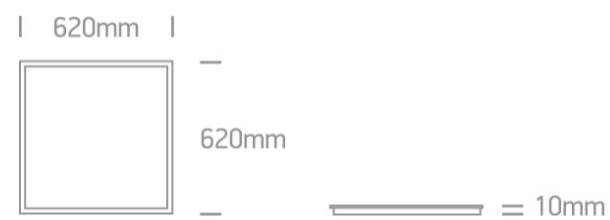

Requires 1200mA LED driver.

Complies with standard EN60598-1 and any other specific standards.

Downloads

Dimensions

Must be ordered separately

89048

Accessories

050017

050108

89048T

89050L

89050TLD

Physical Specification

Item Group	06 Downlights Fixed LED
Family	Panels For Germany/Austria
Order Code	50148AU/W/W
Colour	White
Material	Aluminium
Diffuser Material	Acrylic
Shape	Rectangular
Length	620mm
Width	620mm
Height	20mm
Recessed T-Ceiling	Yes
Depth Required	55mm
Indoor	Yes
Adjustable	No