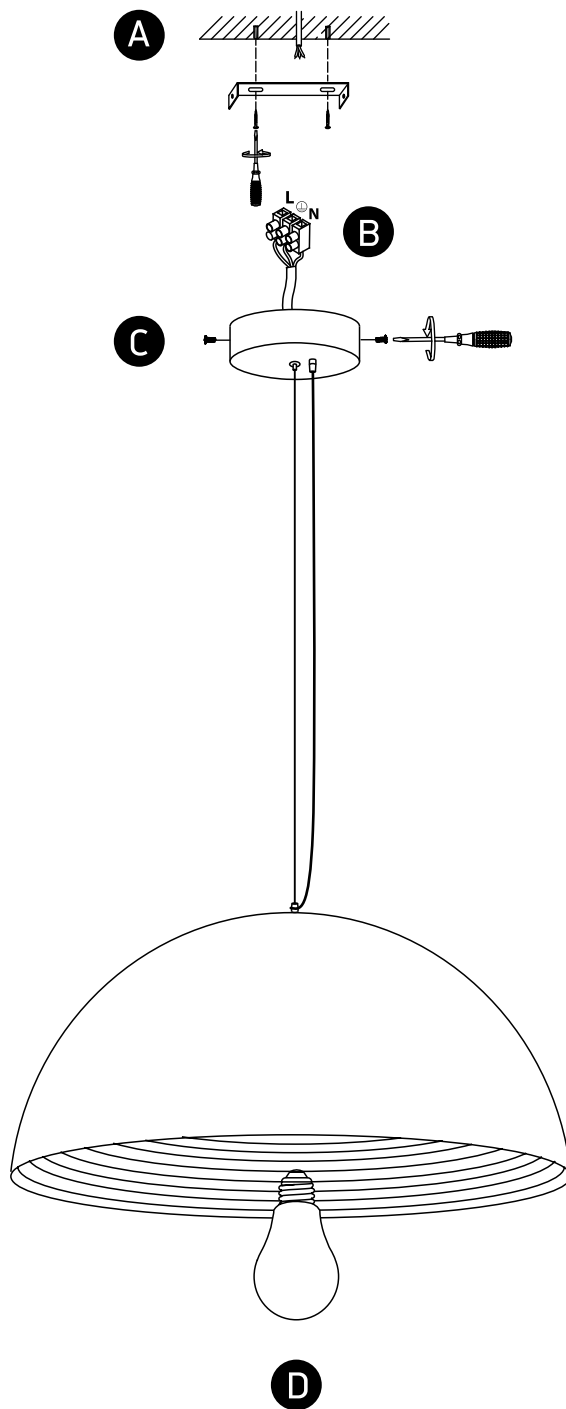

# INSTALLATION MANUAL

63022

100-240V | E27 | 20W | IP20 | Aluminium

**one**  
LIGHT

## Warnings:

1. Fix the base on the ceiling.
2. Make sure that the product is installed properly before connecting to electricity.
3. Connect the AC power cable as shown in the above diagram.
4. Do not cover the fitting.
5. Maintenance and installation should only be carried out by a professional electrician.