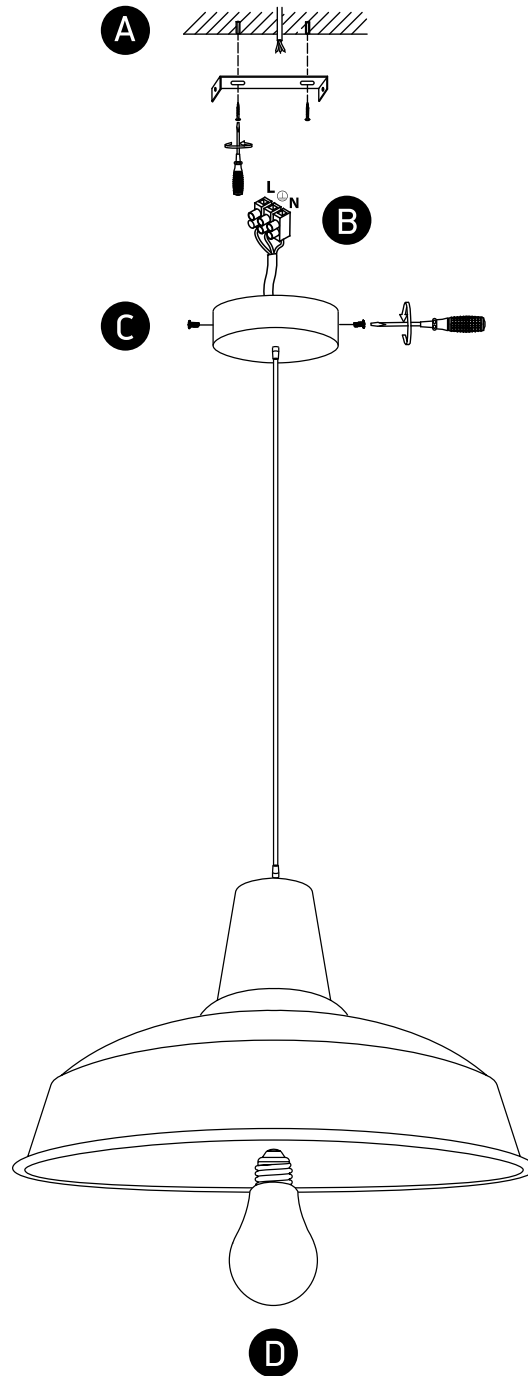

INSTALLATION MANUAL

63020

100-240V | E27 | 20W | IP20 | Aluminium

one
LIGHT

Warnings:

1. Fix the base on the ceiling.
2. Make sure that the product is installed properly before connecting to electricity.
3. Connect the AC power cable as shown in the above diagram.
4. Do not cover the fitting.
5. Maintenance and installation should only be carried out by a professional electrician.