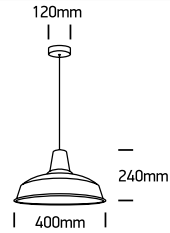

INSTALLATION MANUAL

63020

100-240V | E27 | 20W | IP20 | Aluminium

one
LIGHT

Warnings:

1. Fix the base on the ceiling.
2. Make sure that the product is installed properly before connecting to electricity.
3. Connect the AC power cable as shown in the above diagram.
4. Do not cover the fitting.
5. Maintenance and installation should only be carried out by a professional electrician.