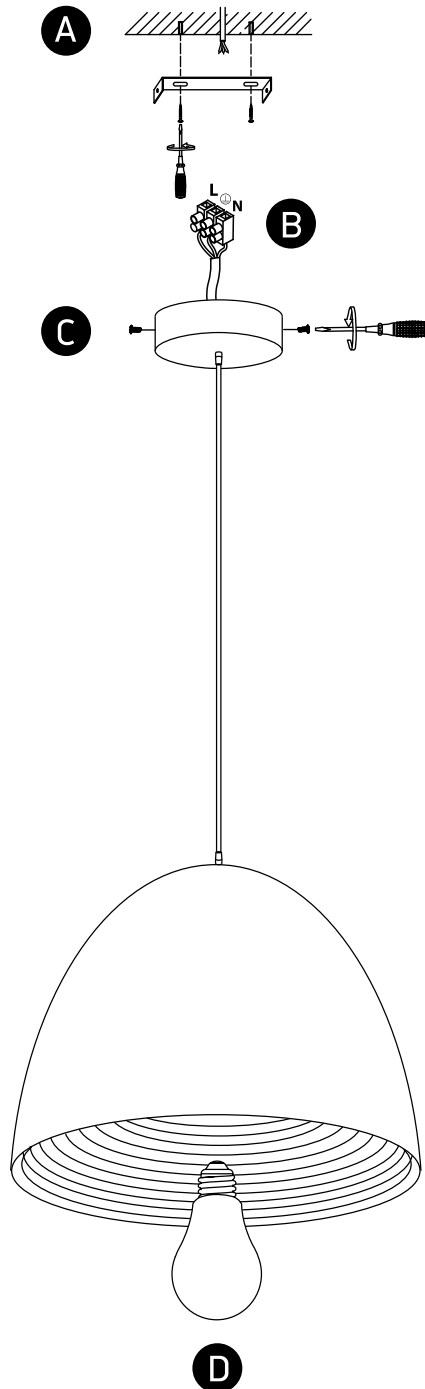

INSTALLATION MANUAL

63016A

100-240V | E27 | 20W | IP20 | Aluminium

one
LIGHT

Warnings:

1. Fix the base on the ceiling.
2. Make sure that the product is installed properly before connecting to electricity.
3. Connect the AC power cable as shown in the above diagram.
4. Do not cover the fitting.
5. Maintenance and installation should only be carried out by a professional electrician.