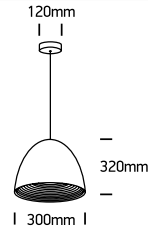

INSTALLATION MANUAL

63016A

100-240V | E27 | 20W | IP20 | Aluminium

one
LIGHT

Warnings:

1. Fix the base on the ceiling.
2. Make sure that the product is installed properly before connecting to electricity.
3. Connect the AC power cable as shown in the above diagram.
4. Do not cover the fitting.
5. Maintenance and installation should only be carried out by a professional electrician.