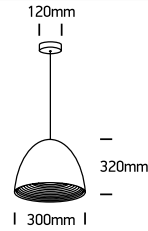

INSTALLATION MANUAL

63016A

100-240V | E27 | 20W | IP20 | Aluminium

one
LIGHT

Warnings:

1. Fix the base on the ceiling.
2. Make sure that the product is installed properly before connecting to electricity.
3. Connect the AC power cable as shown in the above diagram.
4. Do not cover the fitting.
5. Maintenance and installation should only be carried out by a professional electrician.