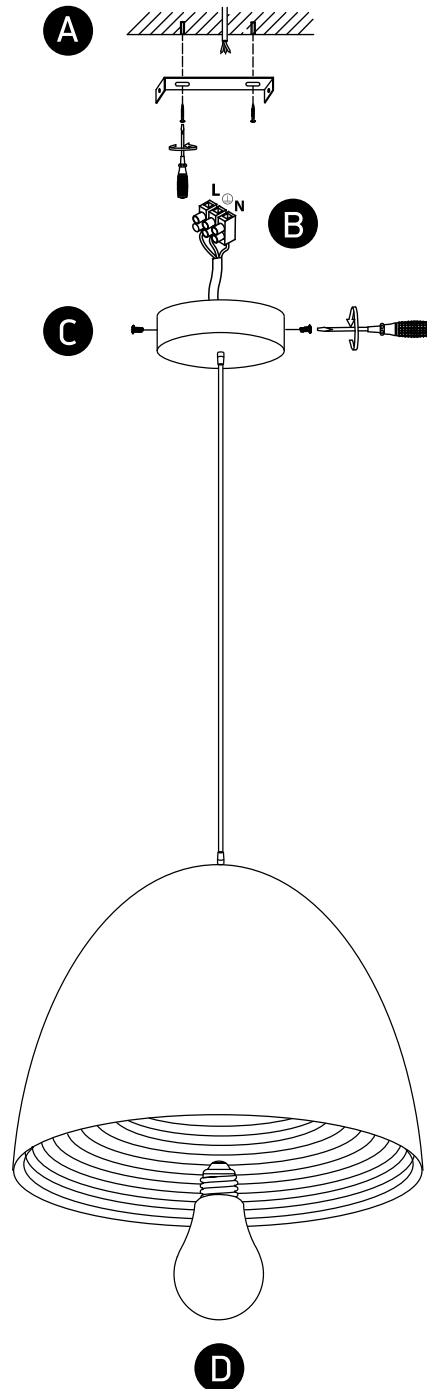

INSTALLATION MANUAL

63016A

100-240V | E27 | 20W | IP20 | Aluminium

one
LIGHT

Warnings:

1. Fix the base on the ceiling.
2. Make sure that the product is installed properly before connecting to electricity.
3. Connect the AC power cable as shown in the above diagram.
4. Do not cover the fitting.
5. Maintenance and installation should only be carried out by a professional electrician.