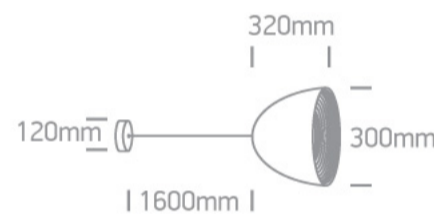

17 Pendants>Bowl Shade Pendant Range

63016A/B/G

E27 20W Aluminium Bowl Shade pendant with 160cm suspension, IP20.

Complies with standard EN60598-1 and any other specific standards.

Downloads

Dimensions

Physical Specification

Item Group	17 Pendants
Family	Bowl Shade Pendant Range
Order Code	63016A/B/G
Colour	Black-Grey
Material	Aluminium
Shape	Circular
Height	320mm
Diameter	300mm
Suspended Ceiling	Yes
Indoor	Yes
Adjustable	No