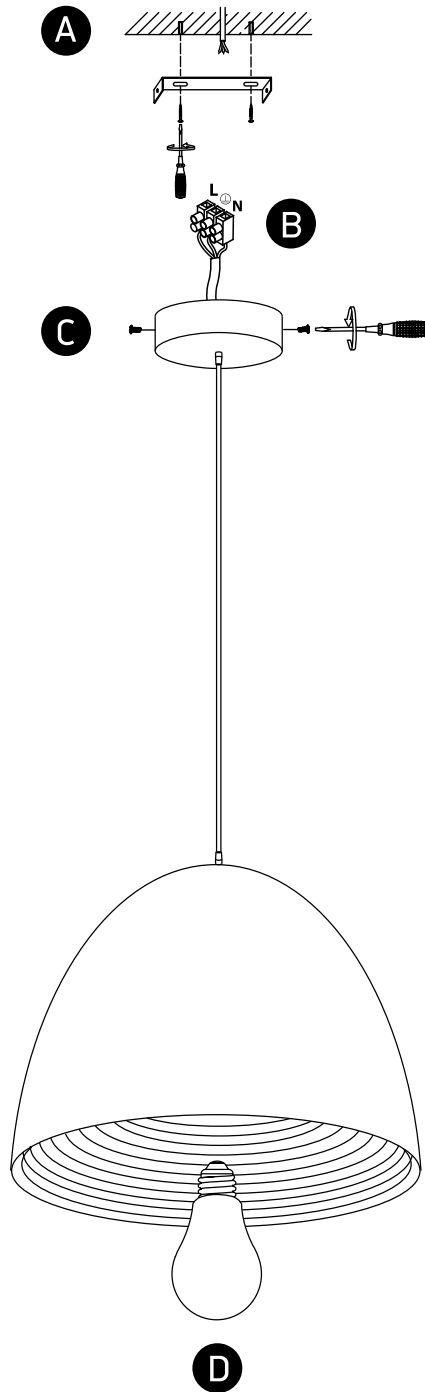

## 63016A

100-240V | E27 | 20W | IP20 | Aluminium

**one**  
LIGHT

### Warnings:

1. Fix the base on the ceiling.
2. Make sure that the product is installed properly before connecting to electricity.
3. Connect the AC power cable as shown in the above diagram.
4. Do not cover the fitting.
5. Maintenance and installation should only be carried out by a professional electrician.