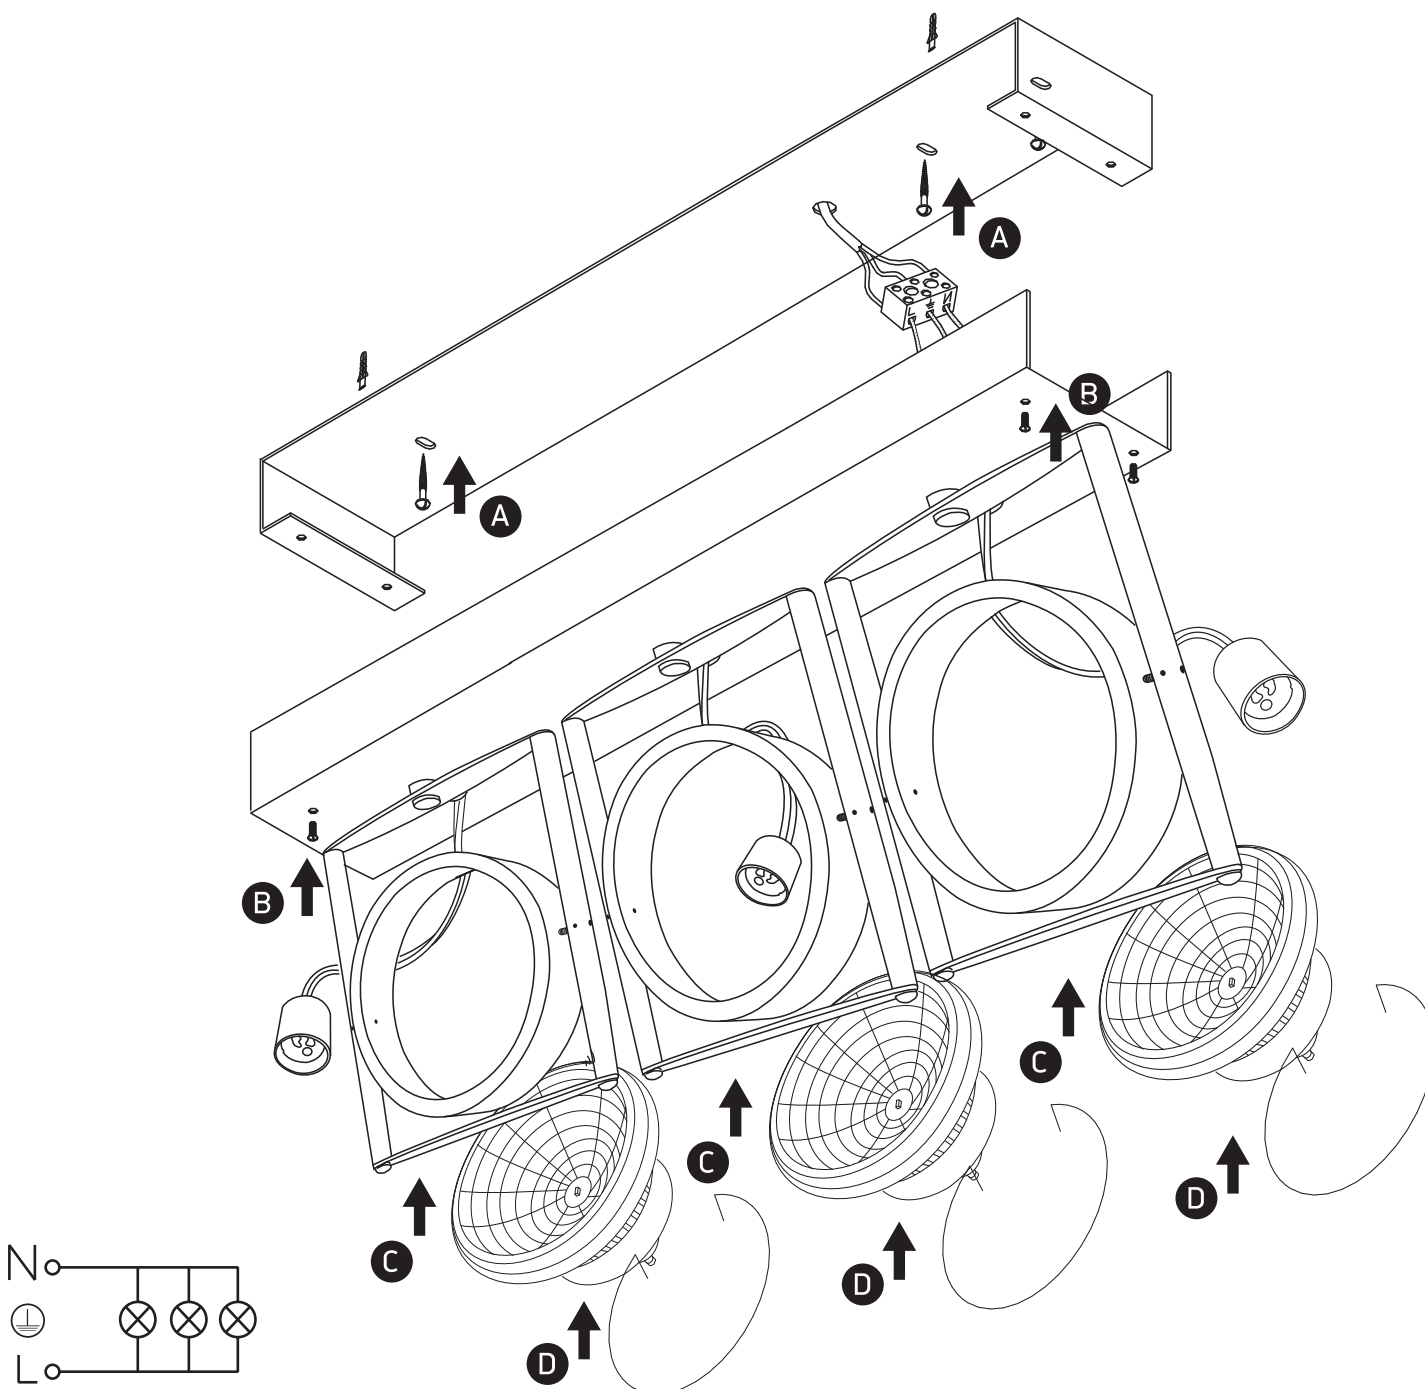

## 62310A

ADJUSTABLE

100-240V | AR111 | GU10 | 3x75W | IP20 | Natural aluminium | Adjustable

**one**  
LIGHT