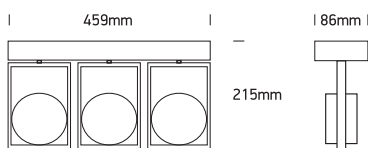

## 62310A

ADJUSTABLE

100-240V | AR111 | GU10 | 3x75W | IP20 | Natural aluminium | Adjustable

**one**  
LIGHT