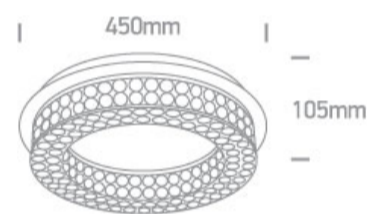

New 2022 Edition 3&gt;Decorative

62184A/C/W

24W LED glass decorative light IP20.

Supplied with non-dimmable LED driver.

Complies with standard EN60598-1 and any other specific standards.

## Dimensions

## Physical Specification

Item Group	New 2022 Edition 3
Family	Decorative
Order Code	62184A/C/W
Colour	Chrome
Material	Metal + glass
Shape	Circular
Height	105mm
Diameter	450mm
Surface Ceiling	Yes
Indoor	Yes
Adjustable	No