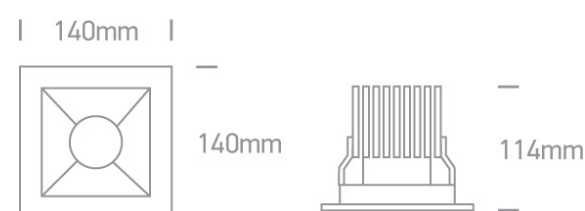

06 Downlights Fixed LED>Shop Square Boxes

50130B/W/W

30W downlight LED, shop square boxes range IP20, ideal for commercial applications such as offices, galleries and showrooms.

Supplied with 750mA non-dimmable LED driver.

Complies with standard EN60598-1 and any other specific standards.

Downloads

Dimensions

Physical Specification

Item Group	06 Downlights Fixed LED
Family	Shop Square Boxes
Order Code	50130B/W/W
Colour	White
Material	Aluminium
Shape	Rectangular
Length	140mm
Width	140mm
Height	114mm
Cutout Hole Width	130mm
Cutout Hole Length	130mm
Recessed Ceiling	Yes

Depth Required

120mm

Завантажено з mamadecor.ua

Indoor

Yes

Adjustable

No

Electrical Characteristics

Colour Temperature	3000K
Lumen Output	2600lm
Light Efficiency	86,67lm/W
CRI	80
Beam Angle	30°
Illumination Diagram	

Packing Info

Box Length	16cm
Box Width	16cm
Box Height	13cm
Pcs/Carton	16
Barcode	5291889061427
HS Code	9405409900