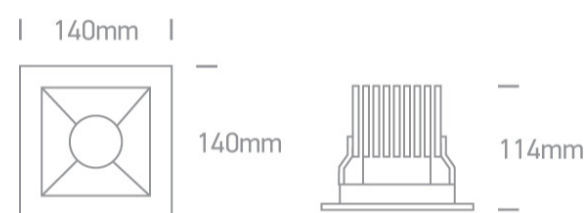

06 Downlights Fixed LED>Shop Square Boxes

50130B/W/C

30W downlight LED, shop square boxes range IP20, ideal for commercial applications such as offices, galleries and showrooms.

Supplied with 750mA non-dimmable LED driver.

Complies with standard EN60598-1 and any other specific standards.

Downloads

Dimensions

Physical Specification

Item Group	06 Downlights Fixed LED
Family	Shop Square Boxes
Order Code	50130B/W/C
Colour	White
Material	Aluminium
Shape	Rectangular
Length	140mm
Width	140mm
Height	114mm
Cutout Hole Width	130mm
Cutout Hole Length	130mm
Recessed Ceiling	Yes

Depth Required

120mm

Завантажено з mamadecor.ua

Indoor

Yes

Adjustable

No

Electrical Characteristics

Colour Temperature	4000K
Lumen Output	2700lm
Light Efficiency	90lm/W
CRI	80
Beam Angle	30°
Illumination Diagram	

Packing Info

Box Length	16cm
Box Width	16cm
Box Height	13cm
Pcs/Carton	16
Barcode	5291889061434
HS Code	9405409900