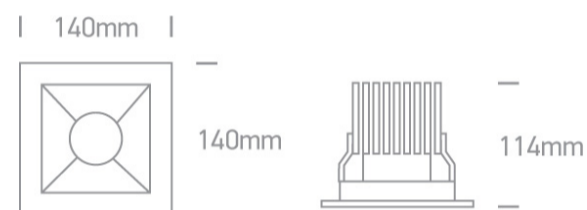

## 50130B/B/W

30W downlight LED, shop square boxes range IP20, ideal for commercial applications such as offices, galleries and showrooms.

Supplied with 750mA non-dimmable LED driver.

Complies with standard EN60598-1 and any other specific standards.

## Dimensions

## Physical Specification

Item Group	06 Downlights Fixed LED
Family	Shop Square Boxes
Order Code	50130B/B/W
Colour	Black
Material	Aluminium
Shape	Rectangular
Length	140mm
Width	140mm
Height	114mm
Cutout Hole Width	130mm
Cutout Hole Length	130mm
Recessed Ceiling	Yes