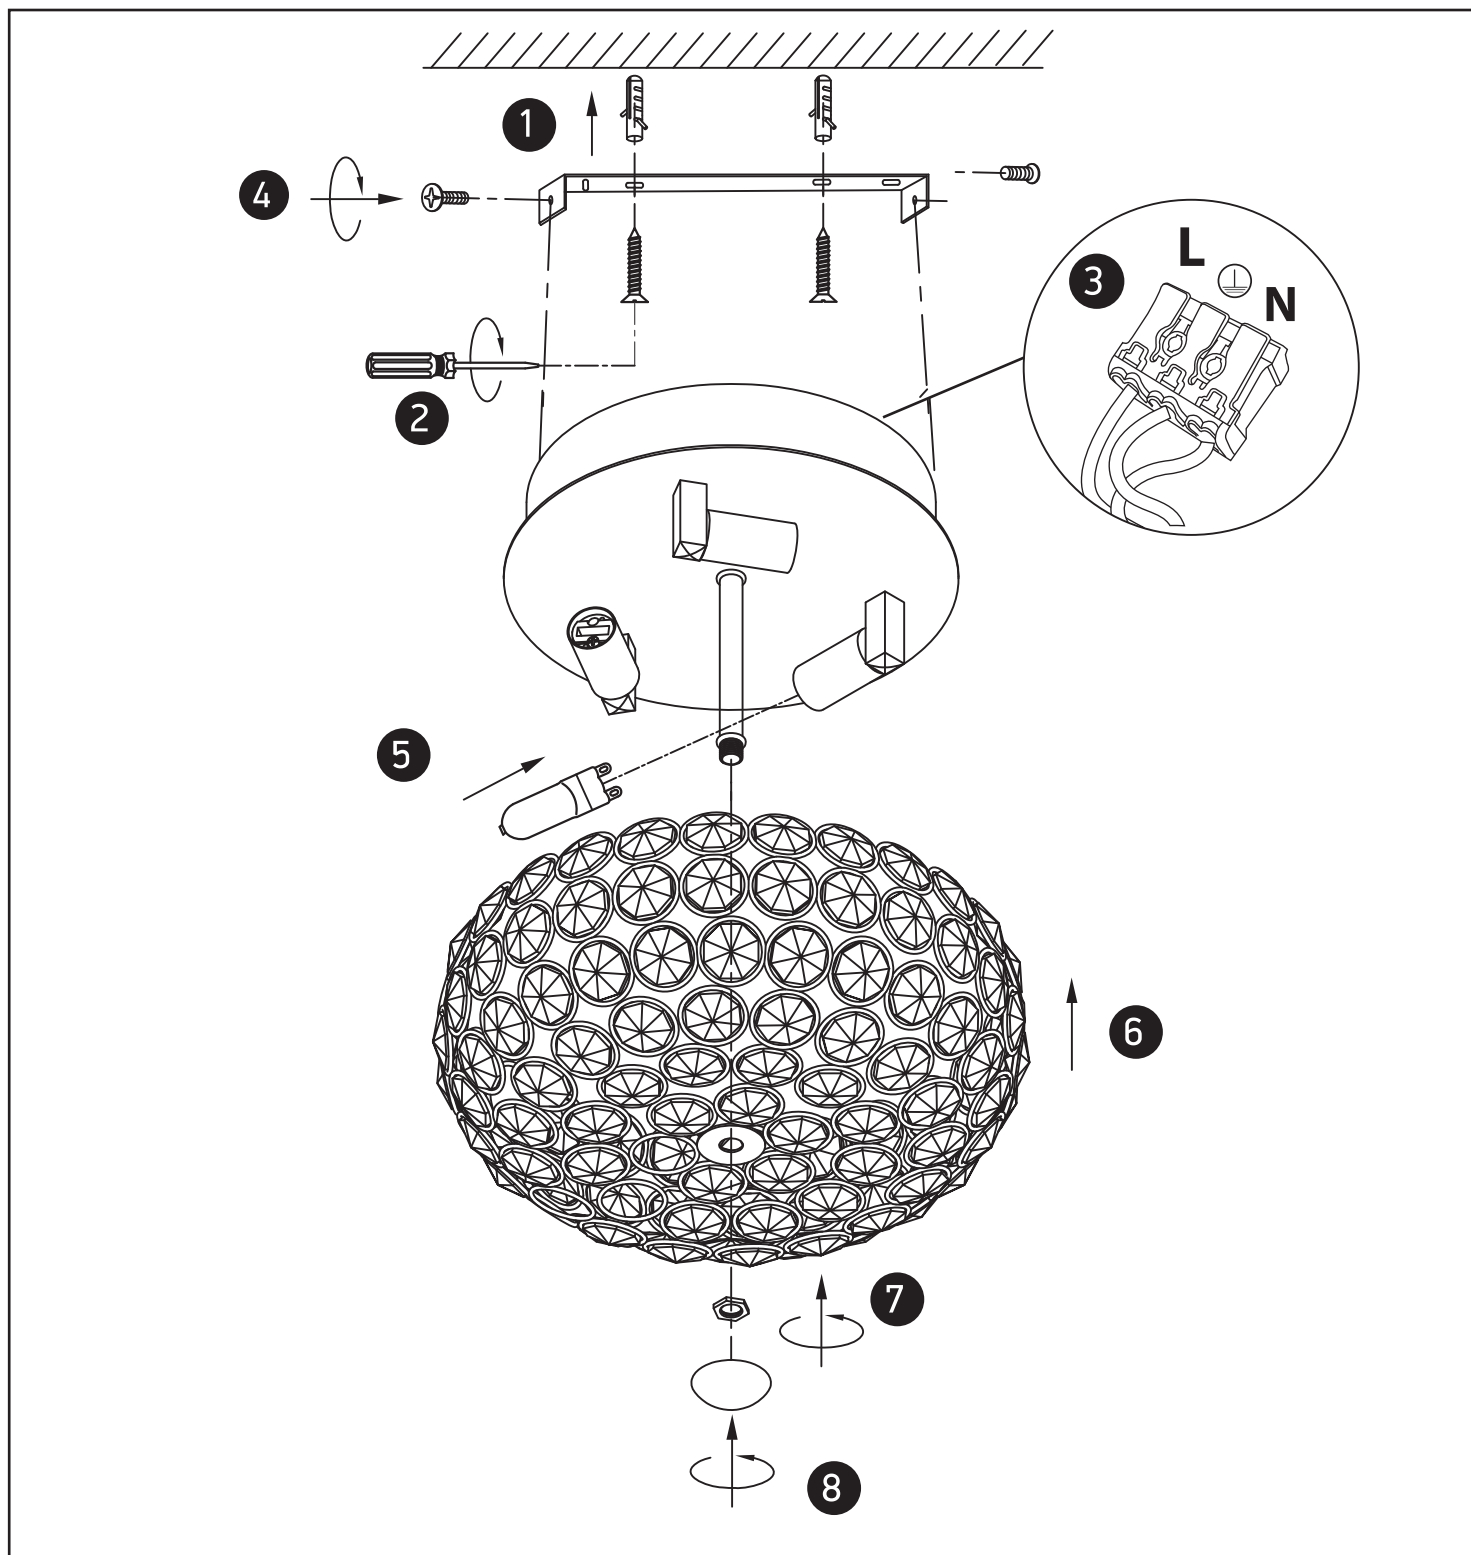

INSTALLATION MANUAL

62176A

100-240V | G9 | 3 x 9W | IP20 | Metal + glass

one
LIGHT

Warnings:

1. Make sure that the product is installed properly before connecting to electricity.
2. Do not cover the fitting.
3. Maintenance and installation should only be carried out by a professional electrician.