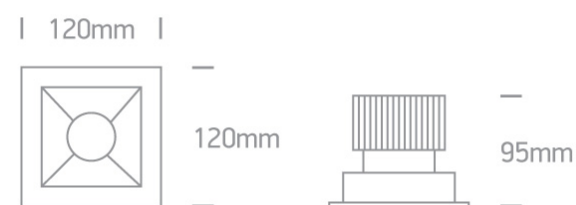

06 Downlights Fixed LED>Shop Square Boxes

50120B/W/W

20W downlight LED, shop square boxes range IP20, ideal for commercial applications such as offices, galleries and showrooms.

Supplied with 500mA non-dimmable LED driver.

Complies with standard EN60598-1 and any other specific standards.

Downloads

Dimensions

Physical Specification

Item Group	06 Downlights Fixed LED
Family	Shop Square Boxes
Order Code	50120B/W/W
Colour	White
Material	Aluminium
Shape	Rectangular
Length	120mm
Width	120mm
Height	95mm
Cutout Hole Width	105mm
Cutout Hole Length	105mm
Recessed Ceiling	Yes

Depth Required

120mm

Завантажено з mamadecor.ua

Indoor

Yes

Adjustable

No

Electrical Characteristics

Colour Temperature	3000K
Lumen Output	1700lm
Light Efficiency	85lm/W
CRI	80
Beam Angle	30°
Illumination Diagram	

Packing Info

Box Length	14cm
Box Width	14cm
Box Height	11cm
Pcs/Carton	20
Barcode	5291889061366
HS Code	9405409900