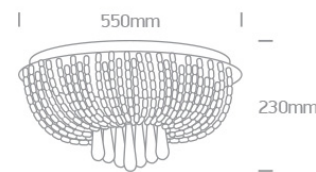

New 2021 Edition 2&gt;Decorative

62162B

Classic Ceiling Decorative 10xG9 lamps fitting.

Complies with standard EN60598-1 and any other specific standards.

## Dimensions

## Physical Specification

Item Group	New 2021 Edition 2
Family	Decorative
Order Code	62162B
Colour	Chrome
Material	Metal + plastic beads + glass
Shape	Circular
Height	230mm
Diameter	550mm
Surface Ceiling	Yes
Indoor	Yes
Adjustable	No