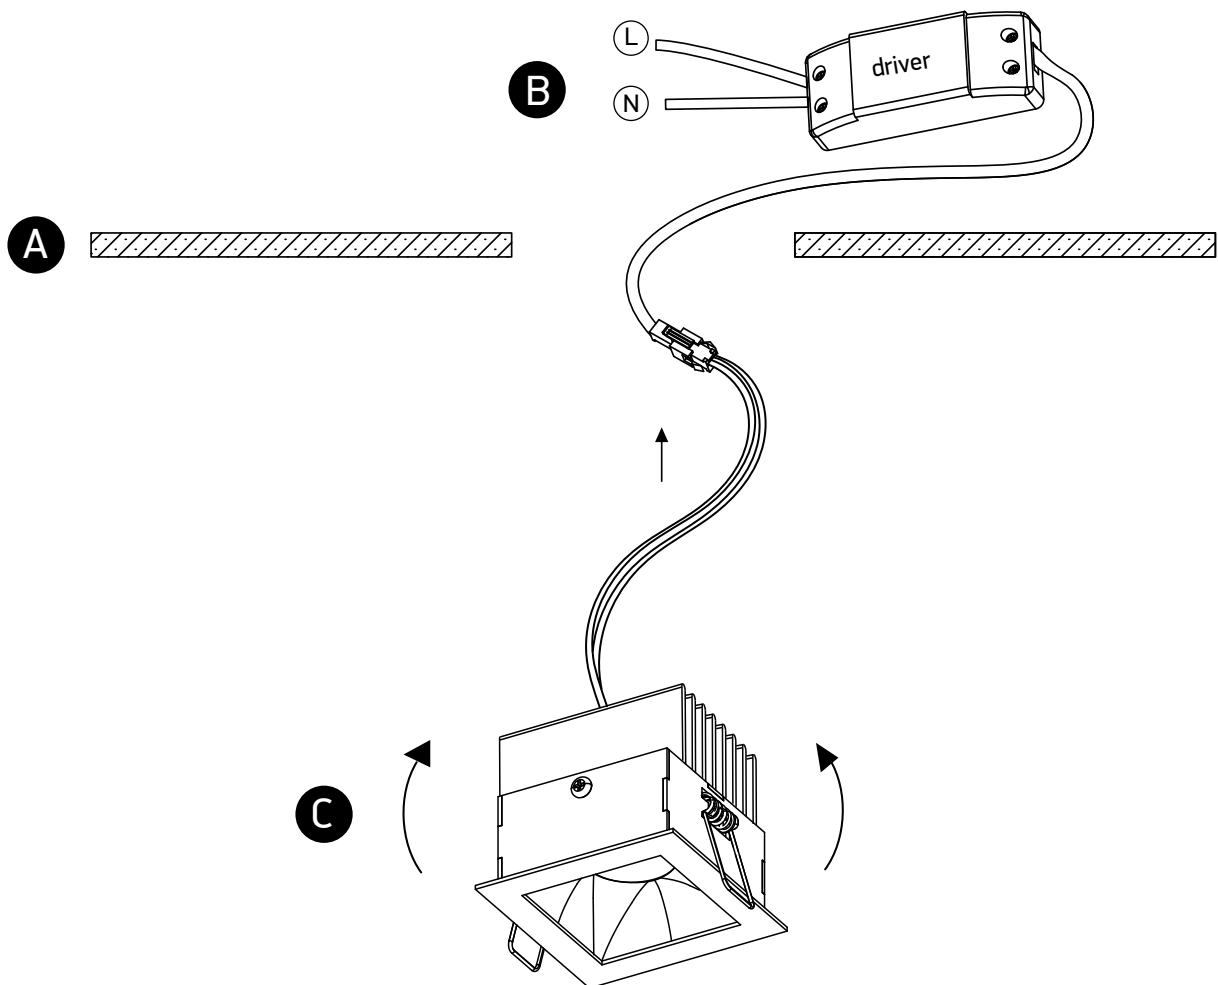

INSTALLATION MANUAL

50107B

ecolight

350mA | COB LED | 6,5W | IP20 | Aluminium + steel
Requires 350mA driver.

90
CRI

one
LIGHT

Warnings:

1. Make sure that the product is installed properly before connecting to electricity.
2. Do not cover the fitting.
3. Maintenance and installation should only be carried out by a professional electrician.