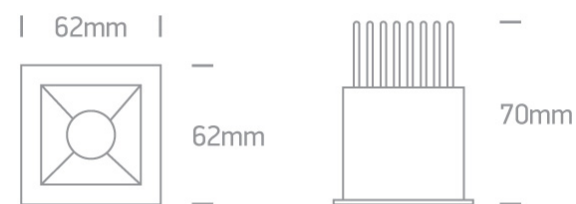

## 50107B/W/W

Recessed spot with COB LED. Ideal for shops and hotels.

Requires 350mA constant current driver.

Complies with standard EN60598-1 and any other specific standards.

### Dimensions

## Physical Specification

Item Group	02 Recessed Spots Fixed LED
Family	Medium Shop Square Boxes Aluminium + steel
Order Code	50107B/W/W
Colour	White
Material	Aluminium + Steel
Shape	Rectangular
Length	62mm
Width	62mm
Height	70mm
Cutout Hole Width	57mm
Cutout Hole Length	57mm
Recessed Ceiling	Yes
Depth Required	90mm
Indoor	Yes
Adjustable	No

## Illumination Data

Colour Temperature	3000K
Lumen Output	550lm
Light Efficiency	84,61
CRI	90
Beam Angle	36°
Illumination Diagram	