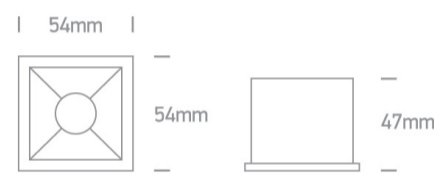

02 Recessed Spots Fixed LED>Mirror Square Boxes

50106B/W/W

6W COB LED recessed Spot with dark chrome reflector.

Supplied with non-dimmable LED driver.

Complies with standard EN60598-1 and any other specific standards.

Downloads

Dimensions

Physical Specification

Item Group	02 Recessed Spots Fixed LED
Family	Mirror Square Boxes
Order Code	50106B/W/W
Colour	White
Material	Die Cast
Shape	Rectangular
Length	54mm
Width	54mm
Height	47mm
Cutout Hole Width	50mm
Cutout Hole Length	45mm
Recessed Ceiling	Yes

Depth Required

70mm

Завантажено з mamadecor.ua

Indoor

Yes

Adjustable

No

Electrical Characteristics