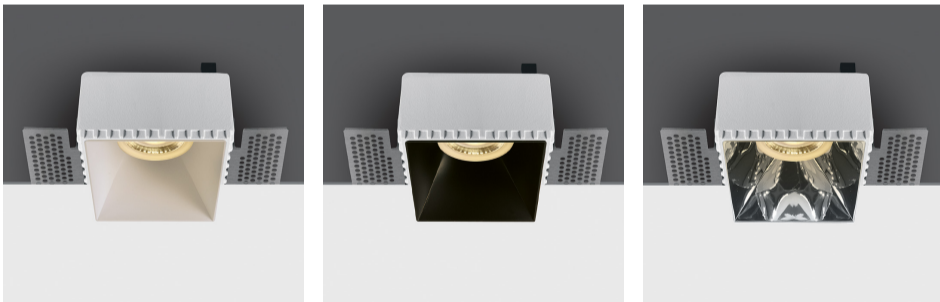

Gallery

Must be ordered separately