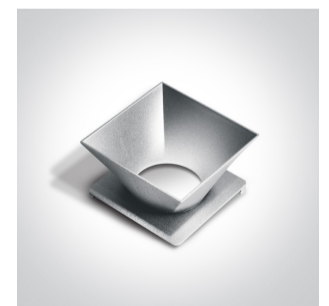

## Must be ordered separately

050098/B

050098/BS

050098/C

050098/CU

050098/G

050098/GL

050098/W

## Physical Specification

Item Group	01 Recessed Spots Fixed
Family	The Trimless Chill Out Range Square
Order Code	50105RM
Colour	White
Material	Die Cast
Shape	Rectangular
Length	75mm
Width	75mm
Height	55mm
Cutout Hole Width	85mm
Cutout Hole Length	75mm
Recessed trimless ceiling	Yes
Depth Required	130mm
Indoor	Yes
Adjustable	No