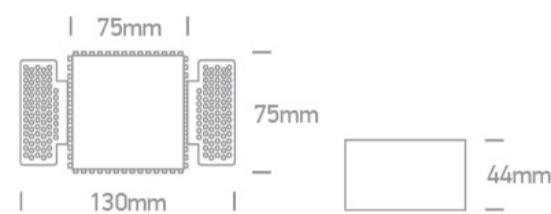

## 50105RM

Trimless Recessed dark light MR16 spot with interchangeable reflector and GU10 lampholder.

Reflector must be order seperately.

Complies with standard EN60598-1 and any other specific standards.

## Dimensions

## Physical Specification

Item Group	01 Recessed Spots Fixed
Family	The Trimless Chill Out Range Square
Order Code	50105RM
Colour	White
Material	Die Cast
Shape	Rectangular
Length	75mm
Width	75mm
Height	55mm
Cutout Hole Width	85mm
Cutout Hole Length	75mm
Recessed trimless ceiling	Yes
Depth Required	130mm
Indoor	Yes
Adjustable	No

### Packing Info

Box Length

10cm

Box Width

7cm

Box Height

15cm

Box Weight