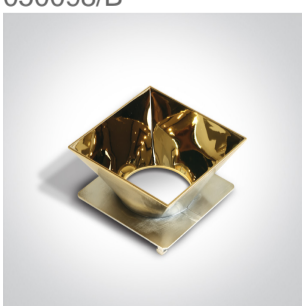

## 50105RM

Trimless Recessed dark light MR16 spot with interchangeable reflector and GU10 lampholder.

Reflector must be order seperately.

Complies with standard EN60598-1 and any other specific standards.

## Must be ordered separately

050098/B

050098/BS

050098/C

050098/CU

050098/G

050098/GL

050098/W

## Physical Specification

Item Group	01 Recessed Spots Fixed
Family	The Trimless Chill Out Range Square
Order Code	50105RM
Colour	White
Material	Die Cast
Shape	Rectangular
Length	75mm
Width	75mm
Height	55mm
Cutout Hole Width	85mm
Cutout Hole Length	75mm
Recessed trimless ceiling	Yes
Depth Required	130mm
Indoor	Yes
Adjustable	No