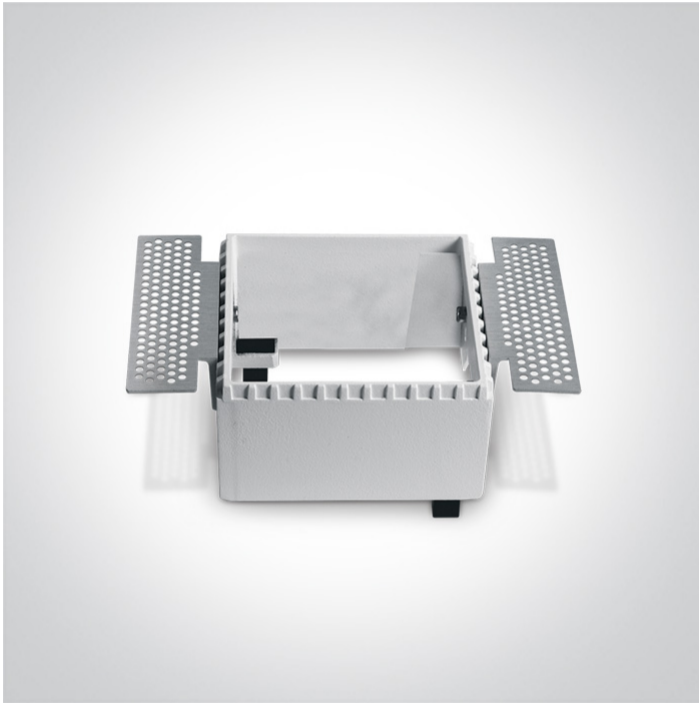

## 01 Recessed Spots Fixed &gt; The Trimless Chill Out Range Square

## 50105RM

Trimless Recessed dark light MR16 spot with interchangeable reflector and GU10 lampholder.

Reflector must be order seperately.

Complies with standard EN60598-1 and any other specific standards.

## Physical Specification

Item Group	01 Recessed Spots Fixed
Family	The Trimless Chill Out Range Square
Order Code	50105RM
Colour	White
Material	Die Cast
Shape	Rectangular
Length	75mm
Width	75mm
Height	55mm
Cutout Hole Width	85mm
Cutout Hole Length	75mm
Recessed trimless ceiling	Yes
Depth Required	130mm
Indoor	Yes
Adjustable	No