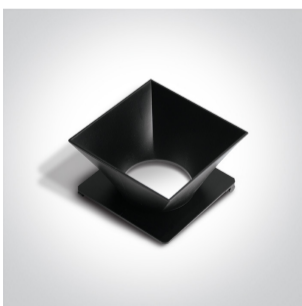

Must be ordered separately

050098/B