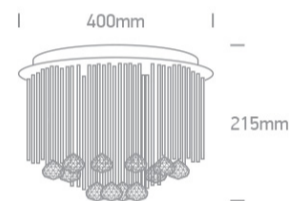

New 2021 Edition 2>Decorative

62158B

Classic Ceiling Decorative 6xG9 lamps fitting.

Complies with standard EN60598-1 and any other specific standards.

Downloads

Dimensions

Physical Specification

Item Group	New 2021 Edition 2
Family	Decorative
Order Code	62158B
Colour	Chrome
Material	Metal + Aluminium rods + glass
Shape	Circular
Height	215mm
Diameter	400mm
Surface Ceiling	Yes
Indoor	Yes
Adjustable	No