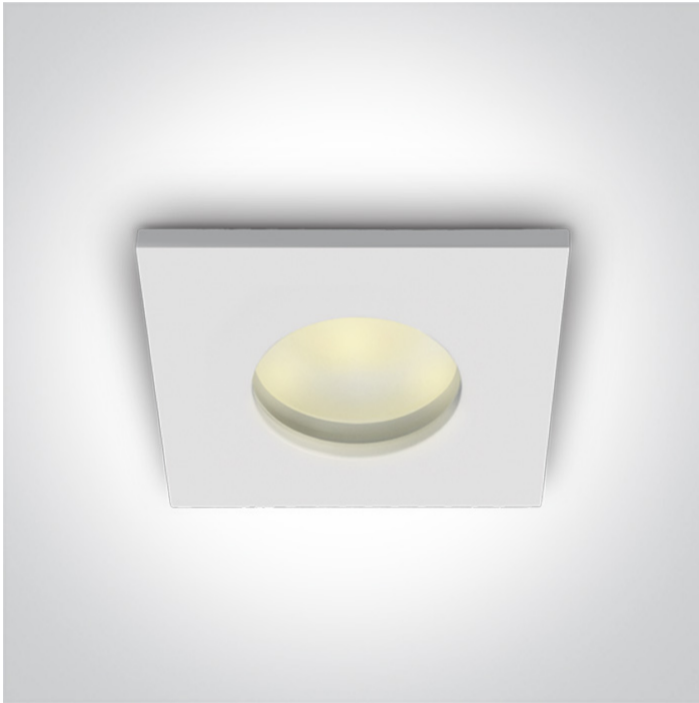

01 Recessed Spots Fixed>The IP44 Bathroom Range Die cast

50105R/W

IP44 Bathroom Recessed MR16 spot with GU5,3 lampholder.

Complies with standard EN60598-1 and any other specific standards.

Downloads

Dimensions

Gallery

Physical Specification

Item Group

01 Recessed Spots Fixed

Family

The IP44 Bathroom Range Die cast

Order Code

50105R/W

Colour

White

Material

Die Cast

Shape

Rectangular

Length

85mm

Width	85mm
Height	50mm
Cutout Hole Diameter	70mm
Recessed Ceiling	Yes
Depth Required	100mm
Indoor	Yes
Adjustable	No

Electrical Characteristics

Fitting

Input Type	Constant Voltage
Input Voltage	12V AC/DC
Safety Class	
Power(Watts)	50W
IP Rating	IP44
Light Source	Replaceable lamp
Lamp Holder	GU5.3
Number of Lamps	1
Cable Length	40cm