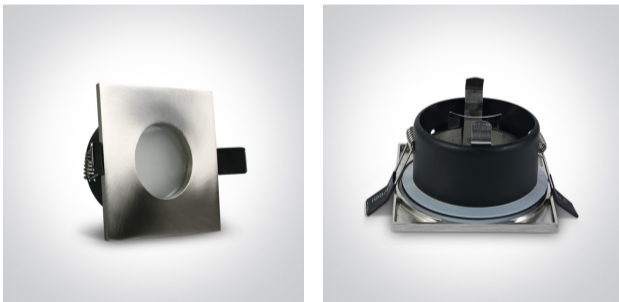

01 Recessed Spots Fixed>The IP44 Bathroom Range Die cast

50105R/MC

IP44 Bathroom Recessed MR16 spot with GU5,3 lampholder.

Complies with standard EN60598-1 and any other specific standards.

Downloads

Dimensions

Gallery

Physical Specification

Item Group

01 Recessed Spots Fixed

Family

The IP44 Bathroom Range Die cast

Order Code

50105R/MC

Colour

Brushed Chrome

Material

Die Cast

Shape

Rectangular

Length

85mm

Width	85mm
Height	50mm
Cutout Hole Diameter	70mm
Recessed Ceiling	Yes
Depth Required	100mm
Indoor	Yes
Adjustable	No

Electrical Characteristics

Fitting

Input Type	Constant Voltage
Input Voltage	12V AC/DC
Safety Class	
Power(Watts)	50W
IP Rating	IP44
Light Source	Replaceable lamp
Lamp Holder	GU5.3
Number of Lamps	1
Cable Length	40cm