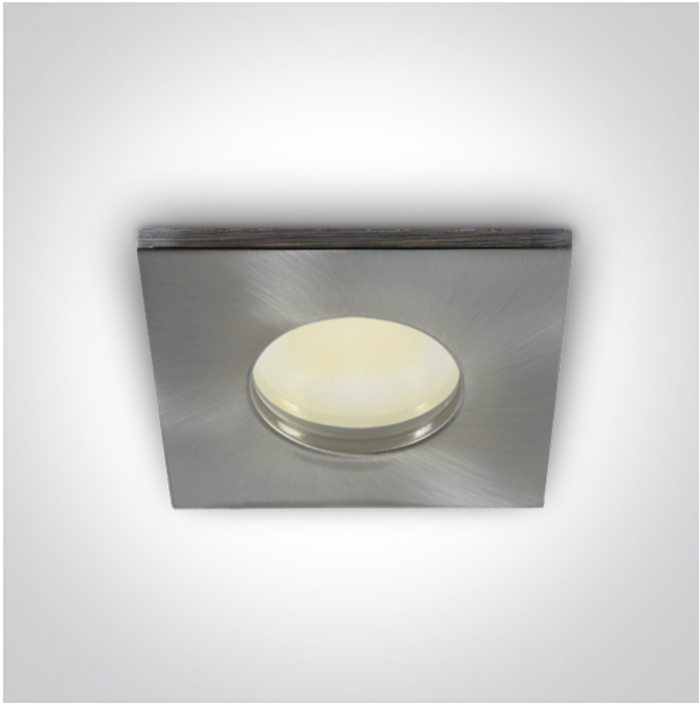

01 Recessed Spots Fixed>The IP44 Bathroom Range Die cast

50105R/MC

IP44 Bathroom Recessed MR16 spot with GU5,3 lampholder.

Complies with standard EN60598-1 and any other specific standards.

Downloads

Dimensions

Gallery

Physical Specification

Item Group

01 Recessed Spots Fixed

Family

The IP44 Bathroom Range Die cast

Order Code

50105R/MC

Colour

Brushed Chrome

Material

Die Cast

Shape

Rectangular

Length

85mm

Width	85mm
Height	50mm
Cutout Hole Diameter	70mm
Recessed Ceiling	Yes
Depth Required	100mm
Indoor	Yes
Adjustable	No

Electrical Characteristics

Fitting

Input Type	Constant Voltage
Input Voltage	12V AC/DC
Safety Class	
Power(Watts)	50W
IP Rating	IP44
Light Source	Replaceable lamp
Lamp Holder	GU5.3
Number of Lamps	1
Cable Length	40cm