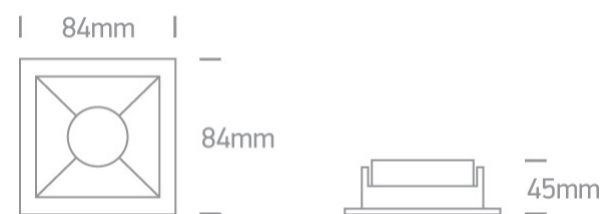

## 50105M/W/BS

White Body Brass Reflector Dark Light Recessed MR16 spot with GU10 lampholder.

Complies with standard EN60598-1 and any other specific standards.

## Dimensions

## Physical Specification

Item Group	01 Recessed Spots Fixed
Family	The Chill Out Range Square
Order Code	50105M/W/BS
Colour	White-Brass
Material	Aluminium
Shape	Rectangular
Length	84mm
Width	84mm
Height	45mm
Cutout Hole Width	76mm
Cutout Hole Length	76mm
Recessed Ceiling	Yes

## Packing Info

Box Length	10cm
Box Width	10cm
Box Height	10cm
Box Weight	0,183kg

Pcs/Carton

50

Завантажено з [mamadecor.ua](http://mamadecor.ua)

Barcode

5291889053200

HS Code