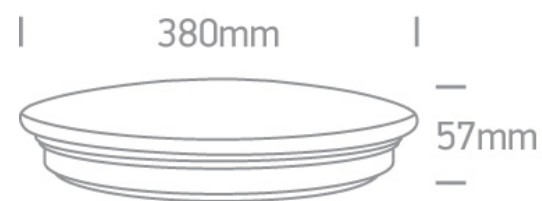

## Dimensions

## Physical Specification

Item Group	14 Plafo
Family	The LED Plafo Range
Order Code	62154/B/W
Colour	Black
Material	Iron
Diffuser Material	PC
Shape	Circular
Height	57mm
Diameter	380mm
Surface Ceiling	Yes
Indoor	Yes
Adjustable	No