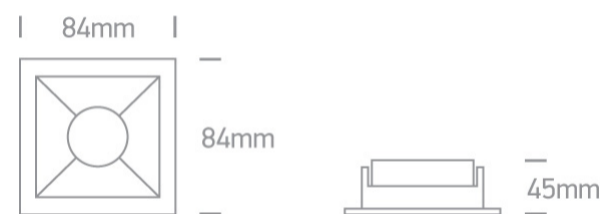

## 01 Recessed Spots Fixed &gt; The Chill Out Range Square

50105M/B/CU

Black Body Copper Reflector Dark Light Recessed MR16 spot with GU10 lampholder.

Complies with standard EN60598-1 and any other specific standards.

## Dimensions

## Physical Specification

Item Group	01 Recessed Spots Fixed
Family	The Chill Out Range Square
Order Code	50105M/B/CU
Colour	Black-Copper
Material	Aluminium
Shape	Rectangular
Length	84mm
Width	84mm
Height	45mm
Cutout Hole Width	76mm
Cutout Hole Length	76mm
Recessed Ceiling	Yes

## Packing Info

Box Length	10cm
Box Width	10cm
Box Height	10cm
Box Weight	0,183kg

Pcs/Carton

50

Завантажено з [mamadecor.ua](http://mamadecor.ua)

Barcode

5291889053170

HS Code