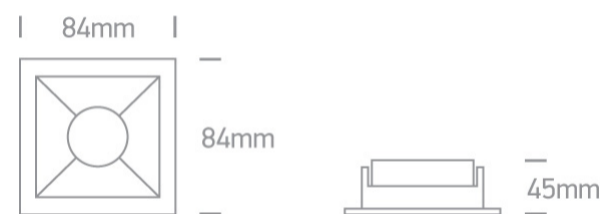

01 Recessed Spots Fixed>The Chill Out Range Square

50105M/B/BS

Black Body Brass Reflector Dark Light Recessed MR16 spot with GU10 lampholder.

Complies with standard EN60598-1 and any other specific standards.

Downloads

Dimensions

Physical Specification

Item Group	01 Recessed Spots Fixed
Family	The Chill Out Range Square
Order Code	50105M/B/BS
Colour	Black-Brass
Material	Aluminium
Shape	Rectangular
Length	84mm
Width	84mm
Height	45mm
Cutout Hole Width	76mm
Cutout Hole Length	76mm
Recessed Ceiling	Yes

Depth Required	130mm
Indoor	Yes
Adjustable	No

Electrical Characteristics

Gear	No
------	----

Fitting + Driver

Input Voltage	100-240V
50 Hz	Yes
60 Hz	Yes
Safety Class	
Power(Watts)	10W
IP Rating	IP20
Light Source	Replaceable lamp
Lamp Holder	GU10
Number of Lamps	1
Dimmable	N/A
Cable Length	15cm
F Mark	

Illumination Data

Illumination Diagram	
Dark Light	Yes

Packing Info

Box Length	10cm
Box Width	10cm
Box Height	10cm
Box Weight	0,183kg

Pcs/Carton

50

Завантажено з mamadecor.ua

Barcode