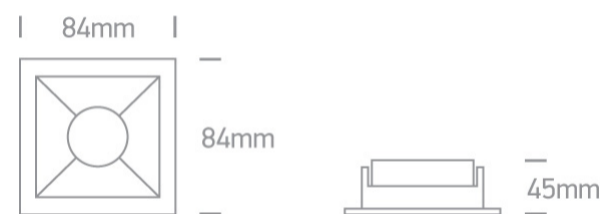

01 Recessed Spots Fixed > The Chill Out Range Square

50105M/B/B

Black Body Black Reflector Dark Light Recessed MR16 spot with GU10 lampholder.

Complies with standard EN60598-1 and any other specific standards.

Downloads

Dimensions

Physical Specification

Item Group	01 Recessed Spots Fixed
Family	The Chill Out Range Square
Order Code	50105M/B/B
Colour	Black
Material	Aluminium
Shape	Rectangular
Length	84mm
Width	84mm
Height	45mm
Cutout Hole Width	76mm
Cutout Hole Length	76mm
Recessed Ceiling	Yes

Depth Required	130mm
Indoor	Yes
Adjustable	No

Electrical Characteristics

Gear	No
------	----

Fitting + Driver

Input Voltage	100-240V
50 Hz	Yes
60 Hz	Yes
Safety Class	
Power(Watts)	10W
IP Rating	IP20
Light Source	Replaceable lamp
Lamp Holder	GU10
Number of Lamps	1
Dimmable	N/A
Cable Length	15cm
F Mark	

Illumination Data

Illumination Diagram	
Dark Light	Yes

Packing Info

Box Length	10cm
Box Width	10cm
Box Height	10cm
Box Weight	0,183kg

Pcs/Carton

50

Завантажено з mamadecor.ua

Barcode