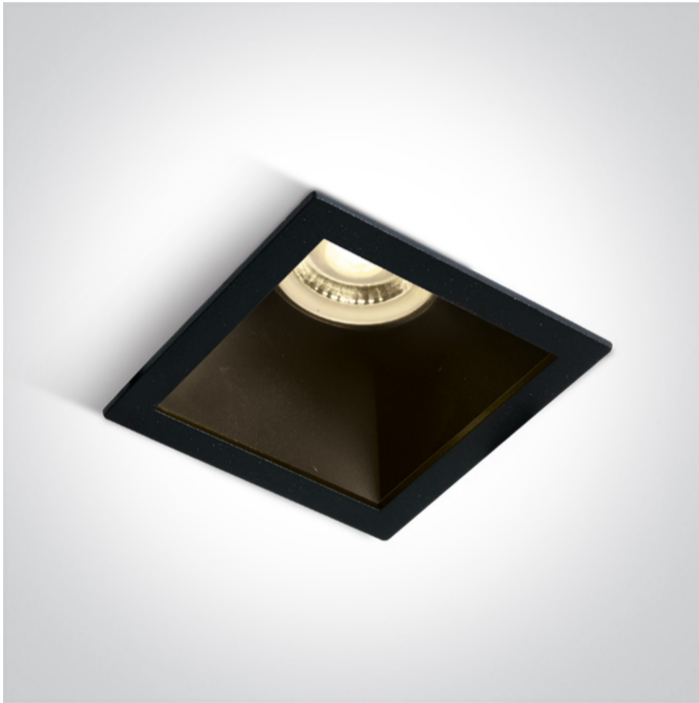

01 Recessed Spots Fixed > The Chill Out Range Square

50105M/B/B

Black Body Black Reflector Dark Light Recessed MR16 spot with GU10 lampholder.

Complies with standard EN60598-1 and any other specific standards.

Downloads

Dimensions

Physical Specification

Item Group	01 Recessed Spots Fixed
Family	The Chill Out Range Square
Order Code	50105M/B/B
Colour	Black
Material	Aluminium
Shape	Rectangular
Length	84mm
Width	84mm
Height	45mm
Cutout Hole Width	76mm
Cutout Hole Length	76mm
Recessed Ceiling	Yes