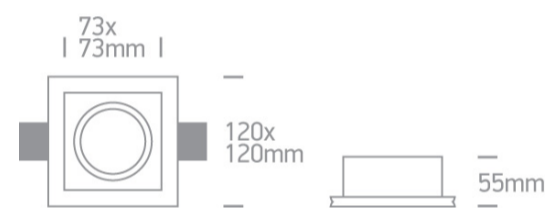

01 Recessed Spots Fixed > Trimless Gypsum

50105GT2

Trimless Gypsum Dark Light Recessed MR16 spot with GU10 lampholder.

Complies with standard EN60598-1 and any other specific standards.

Downloads

Dimensions

Colour

White

Material

Gypsum

Shape

Rectangular

Length

120mm

Width	120mm
Height	55mm
Cutout Hole Width	122mm
Cutout Hole Length	122mm
Recessed trimless ceiling	Yes
Depth Required	150mm
Indoor	Yes
Adjustable	No

Electrical Characteristics

Gear	No
------	----

Fitting + Driver

Illumination Diagram	
Dark Light	Yes

Box Length	20cm
Box Width	17cm
Box Height	11cm
Box Weight	0,685kg
Pcs/Carton	24
Barcode	5291889031659
HS Code	9405409900

Certification & Warranty

Warranty	5 Years
Weee Directive	Yes