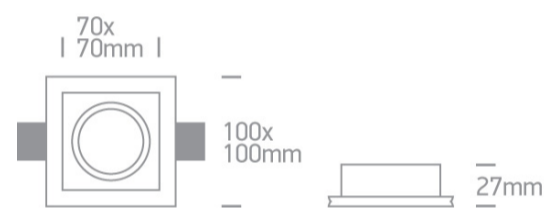

01 Recessed Spots Fixed > Trimless Gypsum

50105GT1

Trimless Gypsum Recessed MR16 spot with GU10 lampholder.

Complies with standard EN60598-1 and any other specific standards.

Downloads

Dimensions

Gallery

Physical Specification

Item Group

01 Recessed Spots Fixed

Family

Trimless Gypsum

Order Code

50105GT1

Colour

White

Material

Gypsum

Shape

Rectangular

Length

100mm

Width	100mm
Height	24mm
Cutout Hole Width	102mm
Cutout Hole Length	102mm
Recessed trimless ceiling	Yes
Depth Required	100mm
Indoor	Yes
Adjustable	No

Electrical Characteristics

Illumination Data

Illumination Diagram

Packing Info

Box Length	15cm
Box Width	15cm
Box Height	5,5cm
Box Weight	0,312kg
Pcs/Carton	24
Barcode	5291889031642
HS Code	9405409900

Certification & Warranty

Warranty	5 Years
Weee Directive	Yes