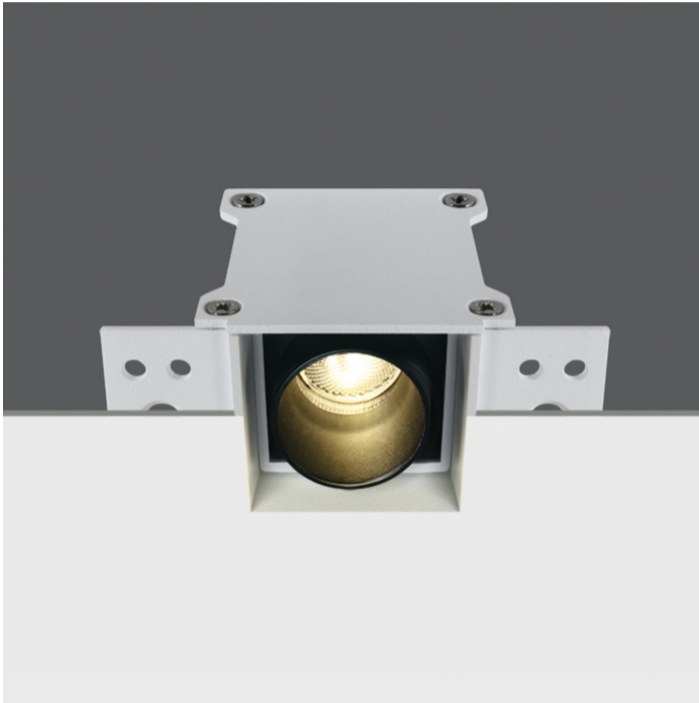

02 Recessed Spots Fixed LED>Trimless Dark Light Tubes

50103ATR/B/W

3W SMD LED recessed spot trimless, IP20.

Complete with 700mA driver.

Complies with standard EN60598-1 and any other specific standards.

Downloads

Dimensions

Gallery

Physical Specification

Item Group

02 Recessed Spots Fixed LED

Family

Trimless Dark Light Tubes

Order Code

50103ATR/B/W

Colour

Black

Material

Die Cast

Shape

Rectangular

Length

34mm

Width	34mm
Height	52mm
Cutout Hole Width	50mm
Cutout Hole Length	38mm
Recessed trimless ceiling	Yes
Depth Required	70mm
Indoor	Yes
Adjustable	No

Electrical Characteristics

Gear	External-Included
Fitting + Driver	
Input Voltage	220-240V
50 Hz	Yes
60 Hz	Yes
Safety Class	
Power(Watts)	3W
IP Rating	IP20
Light Source	LED built in
Dimmable	No
F Mark	