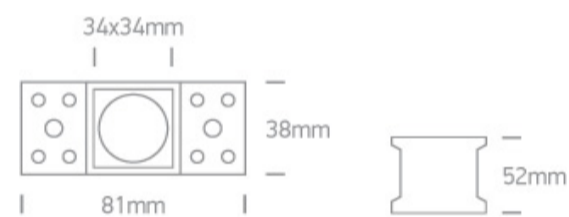

02 Recessed Spots Fixed LED>Trimless Dark Light Tubes

50103ATR/B/W

3W SMD LED recessed spot trimless, IP20.

Complete with 700mA driver.

Complies with standard EN60598-1 and any other specific standards.

Downloads

Dimensions

Gallery

Physical Specification

Item Group

02 Recessed Spots Fixed LED

Family

Trimless Dark Light Tubes

Order Code

34mm

Width	34mm
Height	52mm
Cutout Hole Width	50mm
Cutout Hole Length	38mm
Recessed trimless ceiling	Yes
Depth Required	70mm
Indoor	Yes
Adjustable	No

Electrical Characteristics

Gear	External-Included
Fitting + Driver	
Input Voltage	220-240V
50 Hz	Yes
60 Hz	Yes
Safety Class	
Power(Watts)	3W
IP Rating	IP20
Light Source	LED built in
Dimmable	No
F Mark	

Fitting	
Input Type	Constant Current
Input Current	700mA
Voltage	4V
Safety Class	
Power(Watts)	2,8W
IP Rating	IP20
Light Source	LED built in

LED Type	SMD 3535
LED Brand	Cree
LED Number	1
F Mark	

Gear

Gear Type	Led Driver
Input Voltage	220-240V
50 Hz	Yes
60 Hz	Yes
Power(Watts)	1,4-2,8W
Power Factor	0,5
Constant Current	Yes
700mA	2-4V
IP Rating	IP20
Safety Class	
Dimmable	No
Ambient Temp	50°C
Operating Temp	85°C
Housing Material	Plastic
Output Terminal	Cable
Brand	KEGU