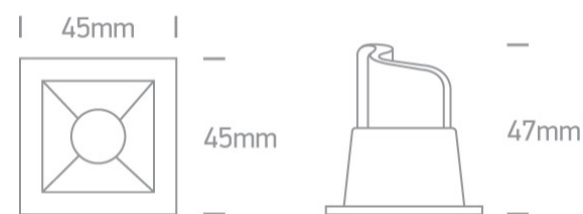

## 02 Recessed Spots Fixed LED&gt;Mini Shop Square Boxes

50102B/W/W

2W LED recessed spot, IP20.

Use 89004A driver.

Complies with standard EN60598-1 and any other specific standards.

## Dimensions

## Physical Specification

|                    |                             |
|--------------------|-----------------------------|
| Item Group         | 02 Recessed Spots Fixed LED |
| Family             | Mini Shop Square Boxes      |
| Order Code         | 50102B/W/W                  |
| Colour             | White                       |
| Material           | Die Cast                    |
| Shape              | Rectangular                 |
| Length             | 45mm                        |
| Width              | 45mm                        |
| Height             | 47mm                        |
| Cutout Hole Width  | 36mm                        |
| Cutout Hole Length | 36mm                        |
| Recessed Ceiling   | Yes                         |

## Packing Info

|            |       |
|------------|-------|
| Box Length | 7cm   |
| Box Width  | 6,5cm |
| Box Height | 6cm   |

Pcs/Carton

100

Завантажено з [mamadecor.ua](http://mamadecor.ua)

Barcode

5291889061717