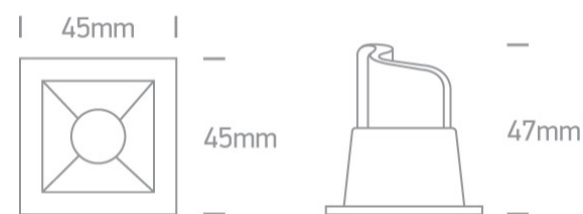

02 Recessed Spots Fixed LED>Mini Shop Square Boxes

50102B/B/W

2W LED recessed spot, IP20.

Use 89004A driver.

Complies with standard EN60598-1 and any other specific standards.

Downloads

Dimensions

Physical Specification

Item Group	02 Recessed Spots Fixed LED
Family	Mini Shop Square Boxes
Order Code	50102B/B/W
Colour	Black
Material	Die Cast
Shape	Rectangular
Length	45mm
Width	45mm
Height	47mm
Cutout Hole Width	36mm
Cutout Hole Length	36mm
Recessed Ceiling	Yes

Depth Required	60mm
Indoor	Yes
Adjustable	No

Electrical Characteristics

Fitting

Input Type	Constant Current
Input Current	700mA
Safety Class	
Power(Watts)	2W
IP Rating	IP20
Light Source	LED built in
LED Type	COB
LED Brand	Cree
Cable Length	30cm
F Mark	

Illumination Data

Colour Temperature	3000K
Lumen Output	160lm
Light Efficiency	80lm/W
CRI	90
Beam Angle	30°
Illumination Diagram	

Packing Info

Box Length	7cm
Box Width	6,5cm
Box Height	6cm

Pcs/Carton

100

Завантажено з mamadecor.ua