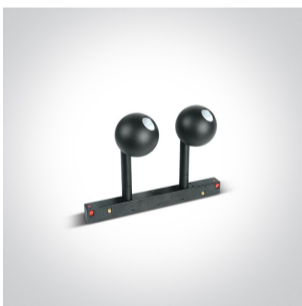

New 2022 Edition 2>Tracks & Magnetic

42134A/B/W

Track spot for magnetic track, ideal for shops and showrooms.

Complies with standard EN60598-1 and any other specific standards.

Downloads

Dimensions

Gallery

Related items

Tracks & Magnetic

Order Code	42134A/B/W
Colour	Black
Material	Aluminium
Shape	Circular
Height	80mm
Diameter	54mm
Surface Wall	Yes
Track mounted	Yes
Indoor	Yes
Adjustable	2 Directions

Electrical Characteristics