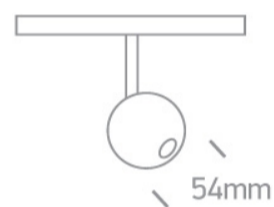

New 2022 Edition 2>Tracks & Magnetic

42134/B/W

Track spot for magnetic track, ideal for shops and showrooms.

Complies with standard EN60598-1 and any other specific standards.

Downloads

Dimensions

Gallery

Related items

Tracks & Magnetic

Order Code	42134/B/W
Colour	Black
Material	Aluminium
Shape	Circular
Height	80mm
Diameter	54mm
Surface Wall	Yes
Track mounted	Yes
Indoor	Yes
Adjustable	2 Directions

Electrical Characteristics