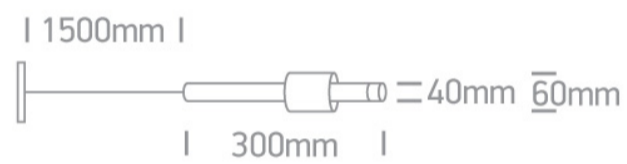

10 Tracks & Magnetic > Magnetic Cylinder Pendants

42132/B/W

Pendant light for magnetic track.

Complies with standard EN60598-1 and any other specific standards.

Downloads

Dimensions

Gallery

Related items

Shape

Circular

Height

300mm

Diameter

60mm

Track mounted

Yes

Lumen Output

490lm

Light Efficiency

70lm/W

CRI

90

Beam Angle

10°/38°