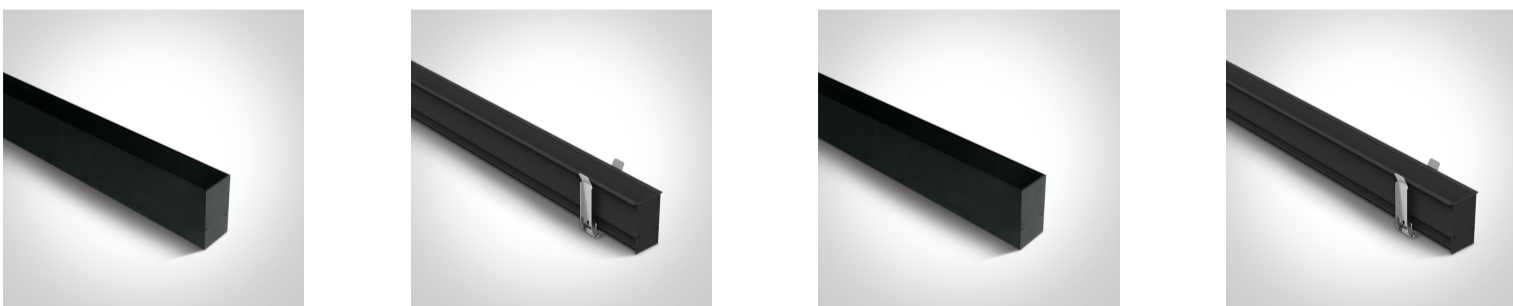

10 Tracks & Magnetic > Magnetic Cylinder Pendants

42132/B/W

Pendant light for magnetic track.

Complies with standard EN60598-1 and any other specific standards.

Downloads

Dimensions

Gallery

Related items

Magnetic Cylinder Pendants

Order Code

42132/B/W

Завантажено з mamadecor.ua

Colour

Black

Material

Aluminium

Shape

Circular

Height

300mm

Diameter

60mm

Track mounted

Yes