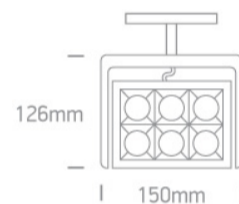

10 Tracks & Magnetic > Magnetic Shop Track Lights

42118/B/W

Track spot for magnetic track, ideal for shops and showrooms.

Complies with standard EN60598-1 and any other specific standards.

Downloads

Dimensions

10 Tracks & Magnetic

Family

Magnetic Shop Track Lights

Order Code	42118/B/W
Colour	Black
Material	Aluminium
Shape	Rectangular
Length	150mm
Width	126mm
Height	39mm
Track mounted	Yes
Indoor	Yes
Adjustable	2 Directions

Colour Temperature	3000K
Lumen Output	2080lm
Light Efficiency	80lm/W
CRI	90
Beam Angle	50°

Packing Info

Box Weight	0.950kg
Pcs/Carton	20
Barcode	5291889072317
HS Code	9405413990

Certification & Warranty

Warranty	3 Years
Weee Directive	Yes