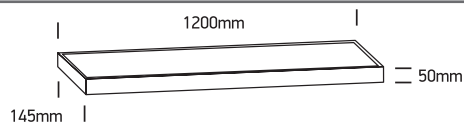

## 62140RF

**ecolight**

**80  
CRI**

230V | SMD 2016 | 40W | IP40 | Die cast

Complete with driver.

**one**  
LIGHT