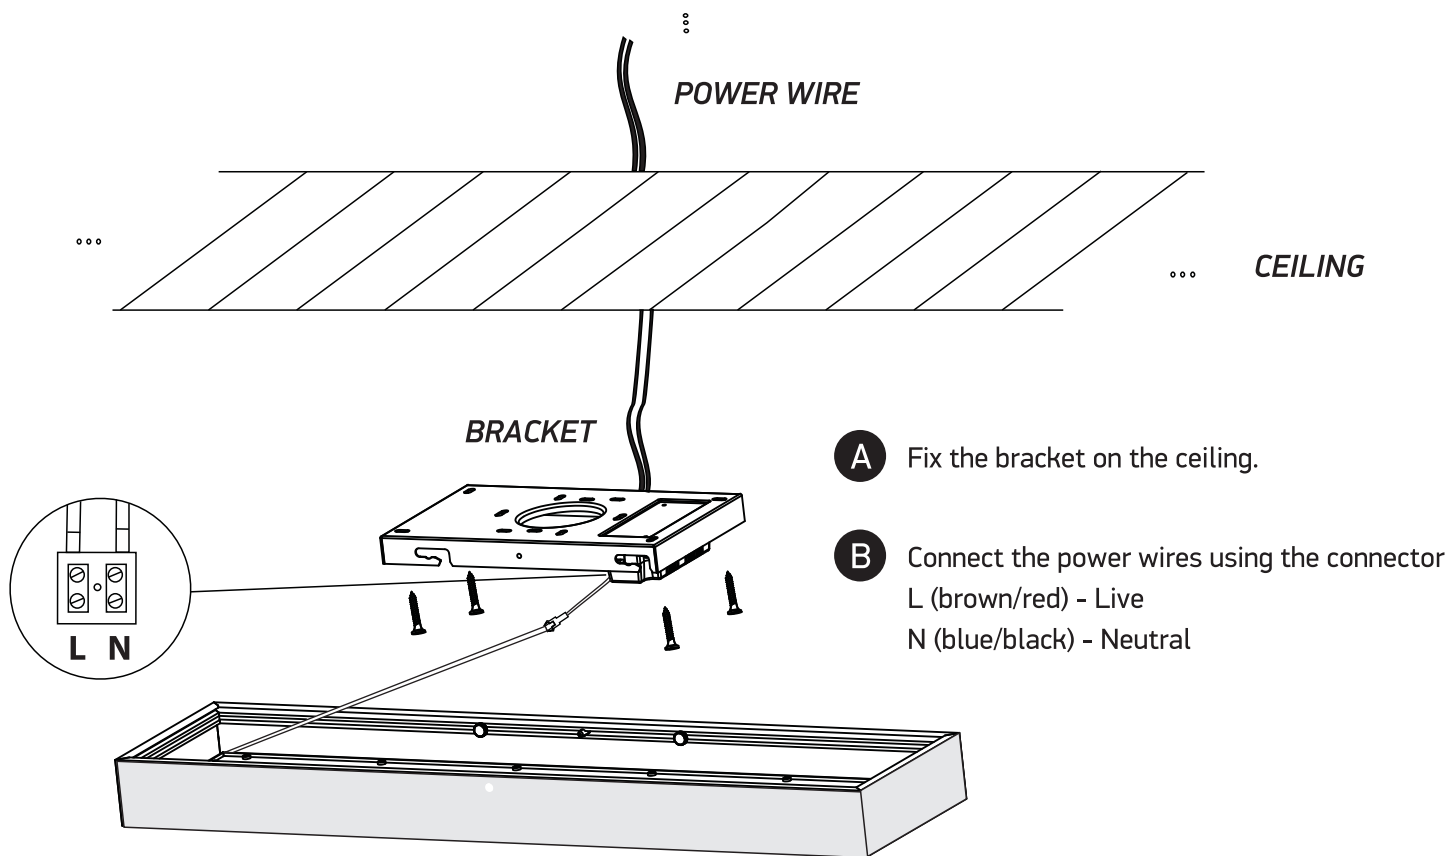

## 62140RF

**ecolight**

**80  
CRI**

230V | SMD 2016 | 40W | IP40 | Die cast

Complete with driver.

**one**  
LIGHT