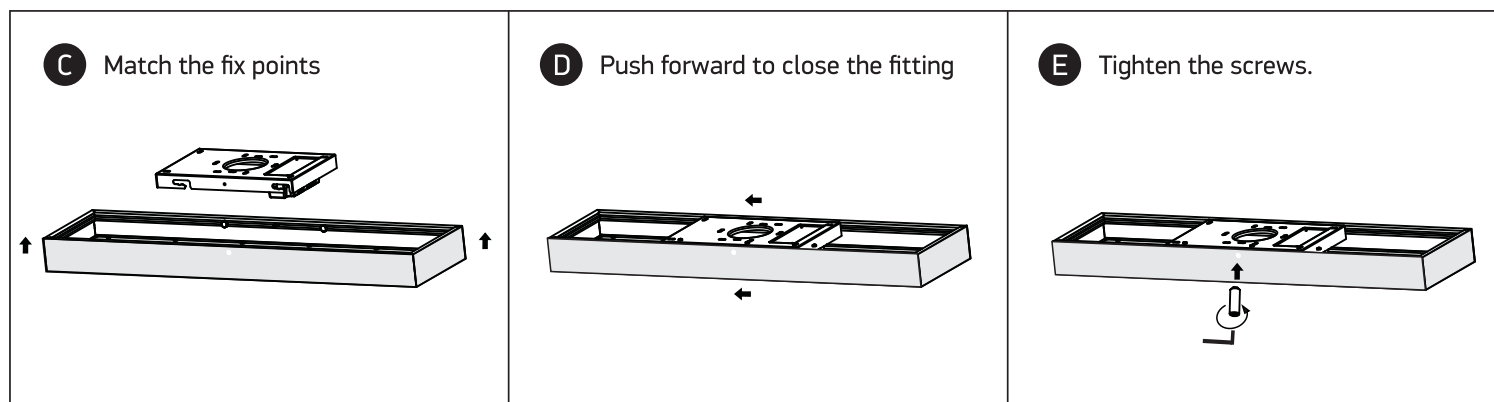

## 62140RF

**ecolight**

**80  
CRI**

230V | SMD 2016 | 40W | IP40 | Die cast

Complete with driver.

**one**  
LIGHT