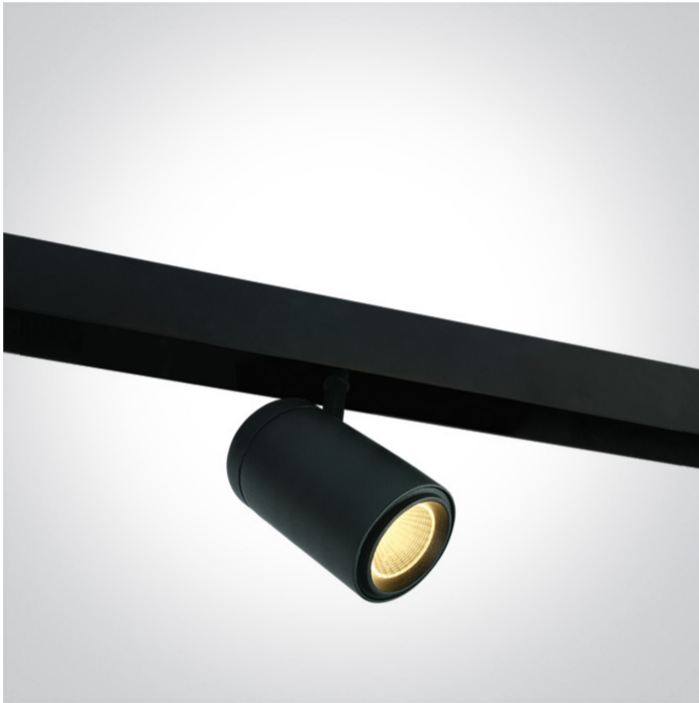

## 10 Tracks &amp; Magnetic &gt; Magnetic DALI Track Lights

## 42114CL/B/W

DALI Track spot for magnetic track, ideal for shops and showrooms.

Complies with standard EN60598-1 and any other specific standards.

## Physical Specification

Item Group

10 Tracks &amp; Magnetic

Family

Magnetic DALI Track Lights

Order Code	42114CL/B/W
Colour	Black
Material	Aluminium
Shape	Circular
Height	154mm
Diameter	83mm
Track mounted	Yes
Indoor	Yes
Adjustable	2 Directions