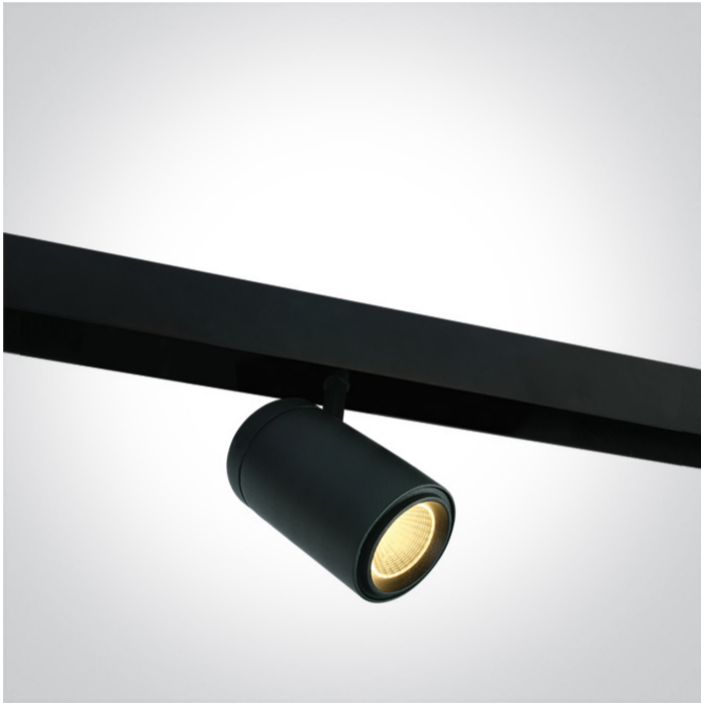

10 Tracks & Magnetic > Magnetic Track Lights

42114C/B/W

Track spot for magnetic track, ideal for shops and showrooms.

Complies with standard EN60598-1 and any other specific standards.

Downloads

Dimensions

10 Tracks & Magnetic

Family

Magnetic Track Lights

Order Code	42114C/B/W
Colour	Black
Material	Aluminium
Shape	Circular
Height	154mm
Diameter	83mm
Track mounted	Yes
Indoor	Yes
Adjustable	2 Directions

Electrical Characteristics

Fitting

Input Type	Constant Voltage
Input Voltage	48V DC
Safety Class	
Power(Watts)	30W
IP Rating	IP20
Light Source	LED built in
LED Type	COB
LED Brand	Cree
LED Number	1

Illumination Data

Colour Temperature	3000K
Lumen Output	2400lm
Light Efficiency	80lm/W
CRI	90
Beam Angle	38°
Illumination Diagram	