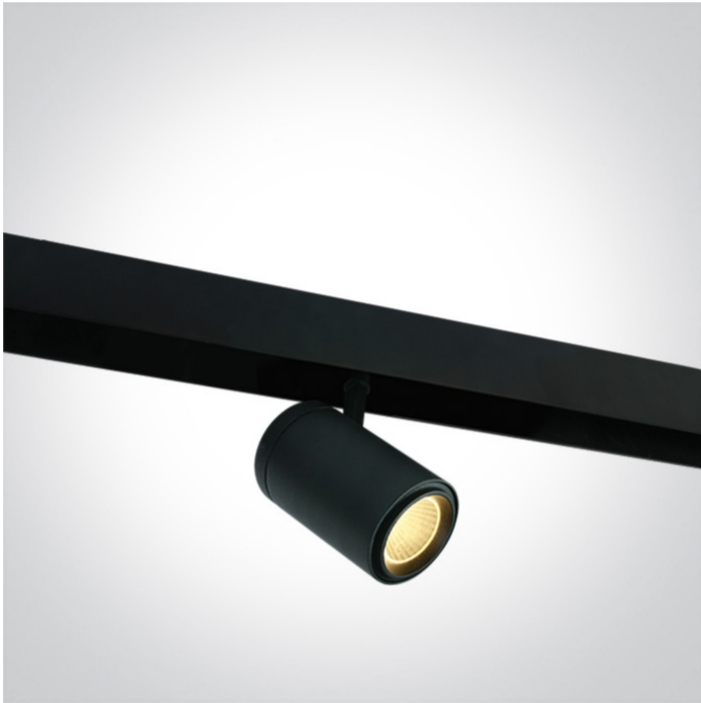

10 Tracks & Magnetic > Magnetic Track Lights

42114B/B/W

Track spot for magnetic track, ideal for shops and showrooms.

Complies with standard EN60598-1 and any other specific standards.

Downloads

Dimensions

10 Tracks & Magnetic

Family

Magnetic Track Lights

Order Code	42114B/B/W
Colour	Black
Material	Aluminium
Shape	Circular
Height	136mm
Diameter	73mm
Track mounted	Yes
Indoor	Yes
Adjustable	2 Directions

Electrical Characteristics

Fitting

Input Type	Constant Voltage
Input Voltage	48V DC
Safety Class	
Power(Watts)	24W
IP Rating	IP20
Light Source	LED built in
LED Type	COB
LED Brand	Cree
LED Number	1

Illumination Data

Colour Temperature	3000K
Lumen Output	1920lm
Light Efficiency	80lm/W
CRI	90
Beam Angle	38°
Illumination Diagram	