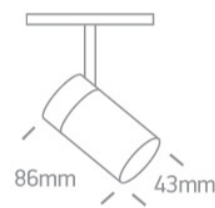

10 Tracks & Magnetic > Magnetic Track Lights

42110/B/W

Track spot with honeycomb for magnetic track, ideal for shops and showrooms.

Complies with standard EN60598-1 and any other specific standards.

Downloads

Dimensions

Gallery

Related items

42001/B

42001R/B

42002/B

42002R/B

Physical Specification

Item Group

10 Tracks & Magnetic

Family

Magnetic Track Lights

Order Code	42110/B/W
Colour	Black
Material	Aluminium
Shape	Circular
Height	86mm
Diameter	43mm
Surface Wall	Yes
Track mounted	Yes
Indoor	Yes
Adjustable	2 Directions

Colour Temperature	3000K
Lumen Output	640lm
Light Efficiency	80lm/W
CRI	90
Beam Angle	15°

Dark Light

Yes

Packing Info

Box Weight

0.410kg

Pcs/Carton

30